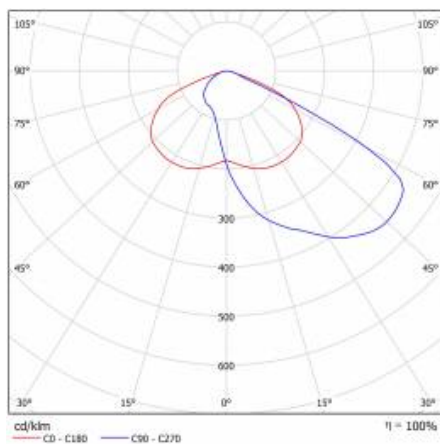

ASTRA LED 24V 3300LM 840 AR4 IP66 III CL. 20W

DETAILED CARD

TECHNICAL PARAMETERS TABLE

Index:	709562	Dimensions (H/W/T/S) [mm]:	640/233/113
Rated power of the luminaire [W]:	20	Mounting dimensions [mm]:	Ø60
EAN:	5905963709562	Impact resistance:	IK08
Colour temperature [K]:	4000	Ingress protection:	IP66
Light source:	LED module	Working temperature [°C]:	from -20 to +35
Luminous flux of the luminaire [lm] - range:	3300	Lateral surface (SCx) [m2]:	0.018
Luminous efficacy [lm/W]:	165	Number on the palette [pcs]:	62
Energy efficiency class:	B	Net weight [kg]:	1.900
Electrical protection class:	III	DC voltage range [V]:	20 - 28
Diffuser type:	transparent	Category type:	street lighting
Optics:	AR4	Supply voltage [V]:	24
Colour rendering index:	>80	Colour of the body:	grey
SDCM:	≤ 5	Mounting version:	side, top
Diffuser material:	PC	Warranty [years]:	6
Diffuser colour:	transparent	CE certificate:	22/2024
Material of the body:	PP+FG	Manual:	Download PDF

LIGHT CURVES