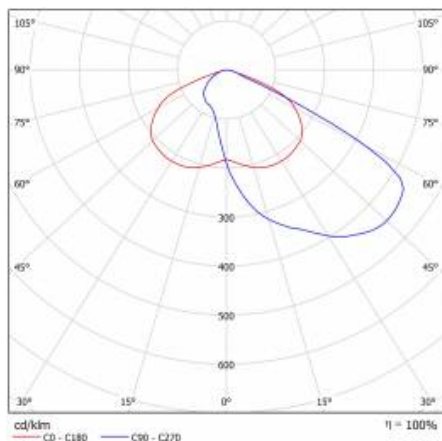

ASTRA LED 7100LM 857 AR4 IP66 II CL. WIRE 0,7M PLUG/GN SP10KV 53W

DETAILED CARD

TECHNICAL PARAMETERS TABLE

Index:	433337	Mounting dimensions [mm]:	63
EAN:	5905963433337	Impact resistance:	IK08
Light source:	LED module	Ingress protection:	IP66
Rated power of the luminaire [W]:	53	Mounting version:	na słupie: szczytowy lub z wysięgnikiem
Supply voltage [V]:	220-240	Working temperature [°C]:	from -20 to +35
Frequency [Hz]:	50-60	Tilt angle adjustment [°]:	-5 do +15
Luminous flux [lm]:	7100	Lateral surface (SCx) [m2]:	0.170
Luminous efficacy [lm/W]:	134	Wire type:	H07RN-F
Energy efficiency class:	D	Cable length [m]:	0.70
Electrical protection class:	II	Number on the palette [pcs]:	62
Colour temperature [K]:	5700	Net weight [kg]:	1.900
Colour rendering index:	>80	Category type:	street lighting
SDCM:	≤ 3	LED lifespan L80B20 [h]:	75000
Power factor:	0.97	Light distribution type:	symetryczny/uliczny
Diffuser material:	PC	Surge protection [kV]:	10
Diffuser type:	matrix led	Optics:	AR4
Diffuser colour:	transparent	CE certificate:	102/2023
Material of the body:	PP+FG	ENEC Certificate:	0324/ENEC/23
Colour of the body:	gray	Manual:	Download PDF
Dimensions (H/W/T/S) [mm]:	640/233/113		

LIGHT CURVES