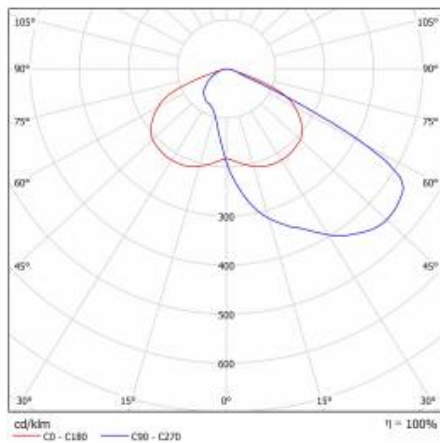

ASTRA LED 7100LM 840 AR4 IP66 II CL. WIRE 0,7M PLUG/GN SP10KV 53W

DETAILED CARD

TECHNICAL PARAMETERS TABLE

Index:	433320	Colour of the body:	gray
EAN:	5905963433320	Dimensions (H/W/T/S) [mm]:	640/233/113
Rated power of the luminaire [W]:	53	Mounting dimensions [mm]:	63
Light source:	LED module	Impact resistance:	IK08
Colour temperature [K]:	4000	Ingress protection:	IP66
Luminous flux [lm]:	7100	Mounting version:	na słupie: szczytowy lub z wysięgnikiem
Supply voltage [V]:	220-240	Working temperature [°C]:	from -20 to +35
Frequency [Hz]:	50-60	Tilt angle adjustment [°]:	-5 do +15
Optics:	AR4	Lateral surface (SCx) [m2]:	0.170
Luminous efficacy [lm/W]:	134	Wire type:	H07RN-F
Energy efficiency class:	D	Cable length [m]:	0.70
Electrical protection class:	II	Number on the palette [pcs]:	62
Colour rendering index:	>80	Net weight [kg]:	1.900
SDCM:	≤ 3	Category type:	street lighting
Power factor:	0.97	LED lifespan L80B20 [h]:	75000
Diffuser material:	PC	Light distribution type:	symetryczny/uliczny
Diffuser type:	matrix led	Surge protection [kV]:	10
Diffuser colour:	transparent	CE certificate:	102/2023
Material of the body:	PP+FG	ENEC Certificate:	0324/ENEC/23
		Manual:	Download PDF

LIGHT CURVES