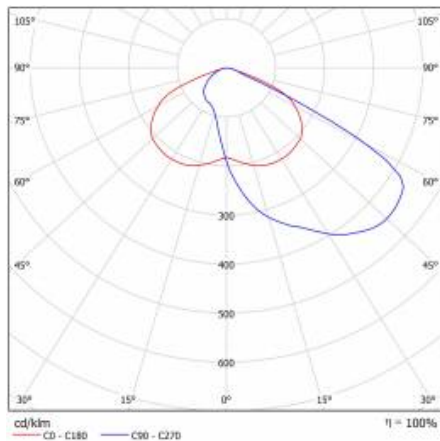

ASTRA LED 7100LM 840 AR4 IP66 II CL. WIRE 0,7M PLUG/GN SP10KV 53W

DETAILED CARD

TECHNICAL PARAMETERS TABLE

Index:	433320	Mounting dimensions [mm]:	63
EAN:	5905963433320	Impact resistance:	IK08
Light source:	LED module	Ingress protection:	IP66
Rated power of the luminaire [W]:	53	Mounting version:	na słupie: szczytowy lub z wysięgnikiem
Supply voltage [V]:	220-240	Working temperature [°C]:	from -20 to +35
Frequency [Hz]:	50-60	Tilt angle adjustment [°]:	-5 do +15
Luminous flux [lm]:	7100	Lateral surface (SCx) [m2]:	0.170
Luminous efficacy [lm/W]:	134	Wire type:	H07RN-F
Energy efficiency class:	D	Cable length [m]:	0.70
Electrical protection class:	II	Number on the palette [pcs]:	62
Colour temperature [K]:	4000	Net weight [kg]:	1.900
Colour rendering index:	>80	Category type:	street lighting
SDCM:	≤ 3	LED lifespan L80B20 [h]:	75000
Power factor:	0.97	Light distribution type:	symetryczny/uliczny
Diffuser material:	PC	Surge protection [kV]:	10
Diffuser type:	matrix led	Optics:	AR4
Diffuser colour:	transparent	CE certificate:	102/2023
Material of the body:	PP+FG	ENEC Certificate:	0324/ENEC/23
Colour of the body:	gray	Manual:	Download PDF
Dimensions (H/W/T/S) [mm]:	640/233/113		

LIGHT CURVES