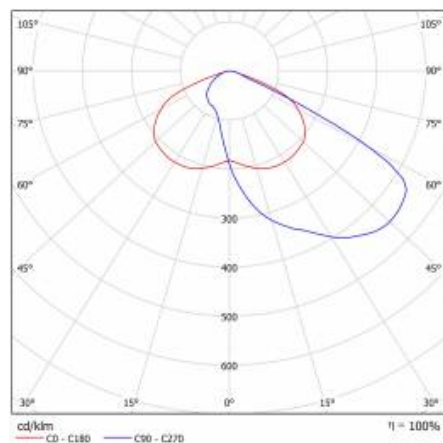

ASTRA LED 7100LM 840 AR4 IP65 II CL. RCR WIRE 0,7M PLUG/GN SP10KV 53W

DETAILED CARD

TECHNICAL PARAMETERS TABLE

Index:	433313	Mounting dimensions [mm]:	63
EAN:	5905963433313	Impact resistance:	IK08
Light source:	LED module	Ingress protection:	IP66
Rated power of the luminaire [W]:	53	Mounting version:	na słupie: szczytowy lub z wysięgnikiem
Supply voltage [V]:	220-240	Working temperature [°C]:	from -20 to +35
Frequency [Hz]:	50-60	Tilt angle adjustment [°]:	-5 do +15
Luminous flux [lm]:	7100	Lateral surface (SCx) [m2]:	0.170
Luminous efficacy [lm/W]:	134	Wire type:	H07RN-F
Energy efficiency class:	D	Cable length [m]:	0.70
Electrical protection class:	II	Number on the palette [pcs]:	62
Colour temperature [K]:	4000	Net weight [kg]:	1.900
Colour rendering index:	>80	Category type:	street lighting
SDCM:	≤ 3	LED lifespan L80B20 [h]:	75000
Power factor:	0.97	Light distribution type:	symetryczny/uliczny
Diffuser material:	PC	Surge protection [kV]:	10
Diffuser type:	matrix led	Motion sensor:	yes
Diffuser colour:	transparent	Optics:	AR4
Material of the body:	PP+FG	CE certificate:	102/2023
Colour of the body:	gray	ENEC Certificate:	0324/ENEC/23
Dimensions (H/W/T/S) [mm]:	640/233/113	Manual:	Download PDF

LIGHT CURVES