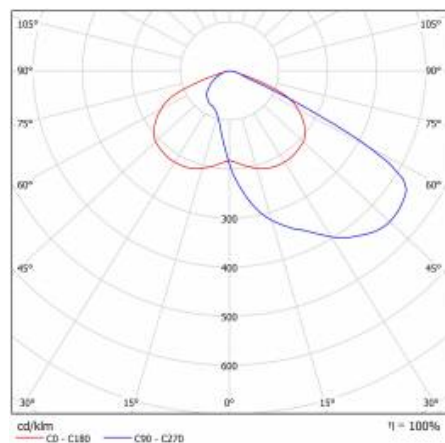

ASTRA LED 6750LM 830 AR4 IP66 II CL. WIRE 0,7M PLUG/GN SP10KV 53W

DETAILED CARD

TECHNICAL PARAMETERS TABLE

Index:	433306	Colour of the body:	gray
EAN:	5905963433306	Dimensions (H/W/T/S) [mm]:	640/233/113
Rated power of the luminaire [W]:	53	Mounting dimensions [mm]:	63
Light source:	LED module	Impact resistance:	IK08
Colour temperature [K]:	3000	Ingress protection:	IP66
Luminous flux [lm]:	6750	Mounting version:	na słupie: szczytowy lub z wysięgnikiem
Supply voltage [V]:	220-240	Working temperature [°C]:	from -20 to +35
Frequency [Hz]:	50-60	Tilt angle adjustment [°]:	-5 do +15
Optics:	AR4	Lateral surface (SCx) [m2]:	0.170
Luminous efficacy [lm/W]:	127	Wire type:	H07RN-F
Energy efficiency class:	D	Cable length [m]:	0.70
Electrical protection class:	II	Number on the palette [pcs]:	62
Colour rendering index:	>80	Net weight [kg]:	1.900
SDCM:	≤ 3	Category type:	street lighting
Power factor:	0.97	LED lifespan L80B20 [h]:	75000
Diffuser material:	PC	Light distribution type:	symetryczny/uliczny
Diffuser type:	matrix led	Surge protection [kV]:	10
Diffuser colour:	transparent	CE certificate:	102/2023
Material of the body:	PP+FG	ENEC Certificate:	0324/ENEC/23
		Manual:	Download PDF

LIGHT CURVES