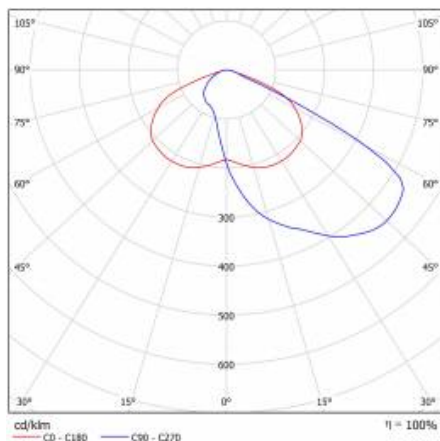

ASTRA LED 5450LM 857 AR4 IP66 II CL. WIRE 0,7M PLUG/GN SP10KV 37W

DETAILED CARD

TECHNICAL PARAMETERS TABLE

Index:	433269	Mounting dimensions [mm]:	63
EAN:	5905963433269	Impact resistance:	IK08
Light source:	LED module	Ingress protection:	IP66
Rated power of the luminaire [W]:	37	Mounting version:	na słupie: szczytowy lub z wysięgnikiem
Supply voltage [V]:	220-240	Working temperature [°C]:	from -20 to +35
Frequency [Hz]:	50-60	Tilt angle adjustment [°]:	-5 do +15
Luminous flux [lm]:	5450	Lateral surface (SCx) [m2]:	0.170
Luminous efficacy [lm/W]:	147	Wire type:	H07RN-F
Energy efficiency class:	C	Cable length [m]:	0.70
Electrical protection class:	II	Number on the palette [pcs]:	62
Colour temperature [K]:	5700	Net weight [kg]:	1.900
Colour rendering index:	>80	Category type:	street lighting
SDCM:	≤ 3	LED lifespan L80B20 [h]:	75000
Power factor:	0.96	Light distribution type:	symetryczny/uliczny
Diffuser material:	PC	Surge protection [kV]:	10
Diffuser type:	matrix led	Optics:	AR4
Diffuser colour:	transparent	CE certificate:	102/2023
Material of the body:	PP+FG	ENEC Certificate:	0324/ENEC/23
Colour of the body:	gray	Manual:	Download PDF
Dimensions (H/W/T/S) [mm]:	640/233/113		

LIGHT CURVES