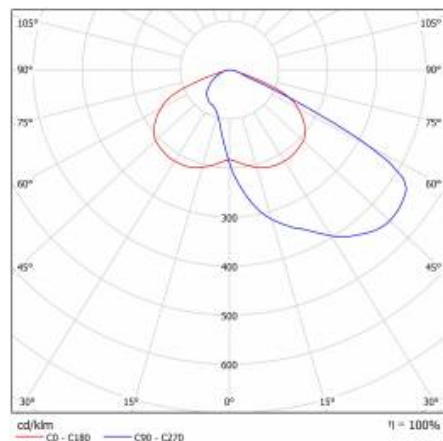

ASTRA LED 5450LM 840 AR4 IP66 II CL. WIRE 0.7M PLUG/GN SP10KV 37W

DETAILED CARD

TECHNICAL PARAMETERS TABLE

Index:	433252	Mounting dimensions [mm]:	63
EAN:	5905963433252	Impact resistance:	IK08
Light source:	LED module	Ingress protection:	IP66
Rated power of the luminaire [W]:	37	Mounting version:	na słupie: szczytowy lub z wysięgnikiem
Supply voltage [V]:	220-240	Working temperature [°C]:	from -20 to +35
Frequency [Hz]:	50-60	Tilt angle adjustment [°]:	-5 do +15
Luminous flux [lm]:	5450	Lateral surface (SCx) [m2]:	0.170
Luminous efficacy [lm/W]:	147	Wire type:	H07RN-F
Energy efficiency class:	C	Cable length [m]:	0.70
Electrical protection class:	II	Number on the palette [pcs]:	62
Colour temperature [K]:	4000	Net weight [kg]:	1.900
Colour rendering index:	>80	Category type:	street lighting
SDCM:	≤ 3	LED lifespan L80B20 [h]:	75000
Power factor:	0.96	Light distribution type:	symetryczny/uliczny
Diffuser material:	PC	Surge protection [kV]:	10
Diffuser type:	matrix led	Optics:	AR4
Diffuser colour:	transparent	CE certificate:	102/2023
Material of the body:	PP+FG	ENEC Certificate:	0324/ENEC/23
Colour of the body:	gray	Manual:	Download PDF
Dimensions (H/W/T/S) [mm]:	640/233/113		

LIGHT CURVES