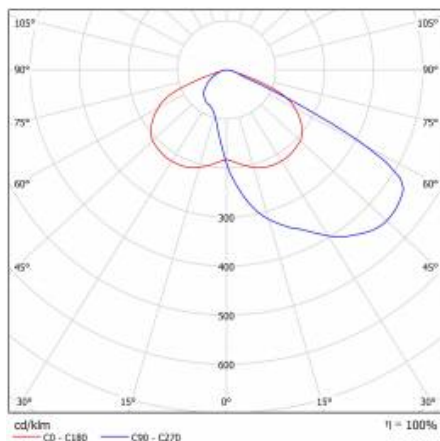

ASTRA LED 5450LM 840 AR4 IP66 II CL. WIRE 0.7M PLUG/GN SP10KV 37W

DETAILED CARD

TECHNICAL PARAMETERS TABLE

Index:	433252	Mounting dimensions [mm]:	63
EAN:	5905963433252	Impact resistance:	IK08
Light source:	LED module	Ingress protection:	IP66
Rated power of the luminaire [W]:	37	Mounting version:	na słupie: szczytowy lub z wysięgnikiem
Supply voltage [V]:	220-240	Working temperature [°C]:	from -20 to +35
Frequency [Hz]:	50-60	Tilt angle adjustment [°]:	-5 do +15
Luminous flux [lm]:	5450	Lateral surface (SCx) [m2]:	0.170
Luminous efficacy [lm/W]:	147	Wire type:	H07RN-F
Energy efficiency class:	C	Cable length [m]:	0.70
Electrical protection class:	II	Number on the palette [pcs]:	62
Colour temperature [K]:	4000	Net weight [kg]:	1.900
Colour rendering index:	>80	Category type:	street lighting
SDCM:	≤ 3	LED lifespan L80B20 [h]:	75000
Power factor:	0.96	Light distribution type:	symetryczny/uliczny
Diffuser material:	PC	Surge protection [kV]:	10
Diffuser type:	matrix led	Optics:	AR4
Diffuser colour:	transparent	CE certificate:	102/2023
Material of the body:	PP+FG	ENEC Certificate:	0324/ENEC/23
Colour of the body:	gray	Manual:	Download PDF
Dimensions (H/W/T/S) [mm]:	640/233/113		

LIGHT CURVES