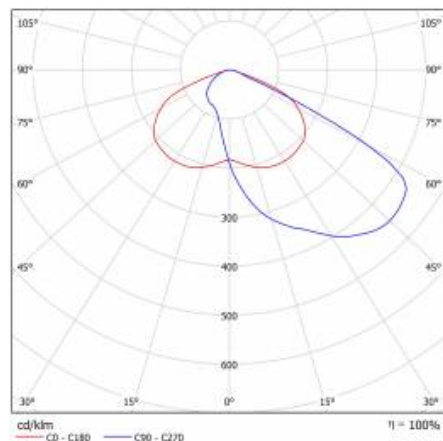

ASTRA LED 2250LM 857 AR4 IP66 II CL. WIRE 0,7M PLUG/GN SP10KV 17W

DETAILED CARD

TECHNICAL PARAMETERS TABLE

Index:	433221	Mounting dimensions [mm]:	63
EAN:	5905963433221	Impact resistance:	IK08
Light source:	LED module	Ingress protection:	IP66
Rated power of the luminaire [W]:	17	Mounting version:	na słupie: szczytowy lub z wysięgnikiem
Supply voltage [V]:	220-240	Working temperature [°C]:	from -20 to +35
Frequency [Hz]:	50-60	Tilt angle adjustment [°]:	-5 do +15
Luminous flux [lm]:	2250	Lateral surface (SCx) [m2]:	0.170
Luminous efficacy [lm/W]:	132	Wire type:	H07RN-F
Energy efficiency class:	D	Cable length [m]:	0.70
Electrical protection class:	II	Number on the palette [pcs]:	62
Colour temperature [K]:	5700	Net weight [kg]:	1.900
Colour rendering index:	>80	Category type:	street lighting
SDCM:	≤ 5	LED lifespan L80B20 [h]:	75000
Power factor:	0.90	Light distribution type:	symetryczny/uliczny
Diffuser material:	PC	Surge protection [kV]:	10
Diffuser type:	matrix led	Optics:	AR4
Diffuser colour:	transparent	CE certificate:	103/2023
Material of the body:	PP+FG	ENEC Certificate:	0324/ENEC/23
Colour of the body:	gray	Manual:	Download PDF
Dimensions (H/W/T/S) [mm]:	640/233/113		

LIGHT CURVES