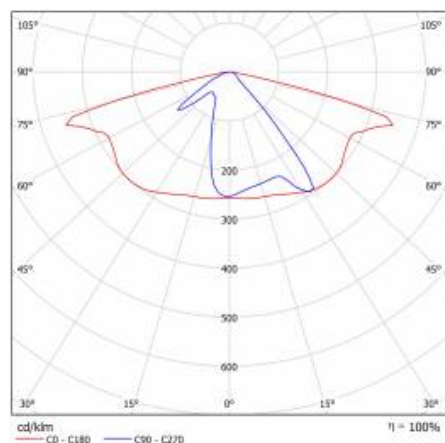

ASTRA LED S VD 2200LM 830 AR1 IP66 I CL. WIRE 0,7M PLUG/GN SP10KV 20W

DETAILED CARD

TECHNICAL PARAMETERS TABLE

Index:	433771	Diffuser type:	transparent
EAN:	5905963433771	Optics material:	PC
Category type:	street lighting	Optics:	AR1
Light source:	LED module	Material of the body:	PP+15% GF
Rated power of the luminaire [W]:	20	Colour of the body:	grey
Supply voltage [V]:	230	Dimensions (H/W/T/S) [mm]:	75/175/500
Frequency [Hz]:	50	Mounting dimensions [mm]:	fi 64/ fi 78
Luminous flux [lm]:	2200	Ingress protection:	IP66
Luminous efficacy [lm/W]:	111	Mounting version:	Top, on pole / Side, on boom
Energy efficiency class:	D	Lateral surface (SCx) [m2]:	0.016
Electrical protection class:	I	Net weight [kg]:	1.260
Colour temperature [K]:	3000	Wire type:	H07RN-F 3x1.5
Color rendering index (Ra) >:	80	Warranty [years]:	3
SDCM:	3	CE certificate:	17/2024
Power factor:	0.99	Manual:	Download PDF
Surge protection [kV]:	2	Category of application:	Street lighting
Diffuser material:	PC		

LIGHT CURVES