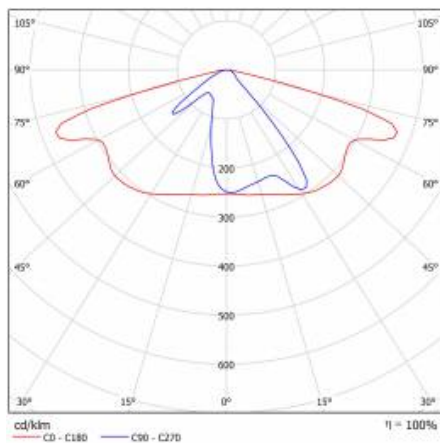

ASTRA LED S 2750LM 830 AR2 IP66 II CL. WIRE 0,7M PLUG/GN SP10KV 21W

DETAILED CARD

TECHNICAL PARAMETERS TABLE

Index:	433740	Optics:	AR2
EAN:	5905963433740	Material of the body:	PP+15% GF
Category type:	street lighting	Colour of the body:	grey
Light source:	LED module	Dimensions (H/W/T/S) [mm]:	75/175/500
Rated power of the luminaire [W]:	21	Mounting dimensions [mm]:	fi 64/ fi 78
Supply voltage [V]:	230	Ingress protection:	IP66
Frequency [Hz]:	50	Mounting version:	Top, on pole / Side, on boom
Luminous flux [lm]:	2750	Lateral surface (SCx) [m2]:	0.016
Luminous efficacy [lm/W]:	133	Net weight [kg]:	1.180
Energy efficiency class:	D	Wire type:	H07RN-F 2x1.5
Electrical protection class:	II	Cable length [m]:	0.70
Colour temperature [K]:	3000	Impact resistance:	IK08
Color rendering index (Ra) >:	80	Warranty [years]:	5
SDCM:	4	CE certificate:	16/2024
Power factor:	0.92	ENEC Certificate:	
Surge protection [kV]:	10	Manual:	Download PDF
Diffuser material:	PC	Category of application:	Street lighting
Diffuser type:	transparent	Plik LDT:	Download
Optics material:	PC		

LIGHT CURVES