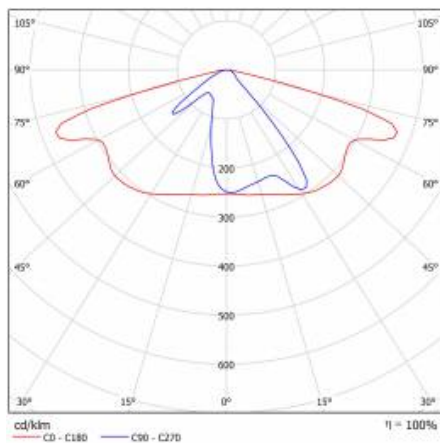

ASTRA LED S 1700LM 830 AR2 IP66 II CL. WIRE 0,7M PLUG/GN SP10KV 13W

DETAILED CARD

TECHNICAL PARAMETERS TABLE

Index:	433733	Optics:	AR2
EAN:	5905963433733	Material of the body:	PP+15% GF
Category type:	street lighting	Colour of the body:	grey
Light source:	LED module	Dimensions (H/W/T/S) [mm]:	75/175/500
Rated power of the luminaire [W]:	13	Mounting dimensions [mm]:	fi 64/ fi 78
Supply voltage [V]:	230	Ingress protection:	IP66
Frequency [Hz]:	50	Mounting version:	Top, on pole / Side, on boom
Luminous flux [lm]:	1700	Lateral surface (SCx) [m2]:	0.016
Luminous efficacy [lm/W]:	131	Net weight [kg]:	1.180
Energy efficiency class:	D	Wire type:	H07RN-F 2x1.5
Electrical protection class:	II	Cable length [m]:	0.70
Colour temperature [K]:	3000	Impact resistance:	IK08
Color rendering index (Ra) >:	80	Warranty [years]:	5
SDCM:	4	CE certificate:	16/2024
Power factor:	0.82	ENEC Certificate:	
Surge protection [kV]:	10	Manual:	Download PDF
Diffuser material:	PC	Category of application:	Street lighting
Diffuser type:	transparent	Plik LDT:	Download
Optics material:	PC		

LIGHT CURVES