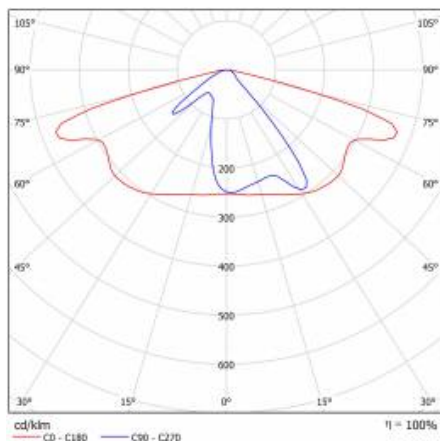

ASTRA LED S 1700LM 830 AR2 IP66 I CL. WIRE 0,7M PLUG/GN SP10KV 13W

DETAILED CARD

TECHNICAL PARAMETERS TABLE

Index:	433696	Optics:	AR2
EAN:	5905963433696	Material of the body:	PP+15% GF
Category type:	street lighting	Colour of the body:	grey
Light source:	LED module	Dimensions (H/W/T/S) [mm]:	75/175/500
Rated power of the luminaire [W]:	13	Mounting dimensions [mm]:	fi 64/ fi 78
Supply voltage [V]:	230	Ingress protection:	IP66
Frequency [Hz]:	50	Mounting version:	Top, on pole / Side, on boom
Luminous flux [lm]:	1700	Lateral surface (SCx) [m2]:	0.016
Luminous efficacy [lm/W]:	131	Net weight [kg]:	1.290
Energy efficiency class:	D	Wire type:	H07RN-F 3x1.5
Electrical protection class:	I	Cable length [m]:	0.70
Colour temperature [K]:	3000	Impact resistance:	IK08
Color rendering index (Ra) >:	80	Warranty [years]:	5
SDCM:	4	CE certificate:	16/2024
Power factor:	0.82	ENEC Certificate:	
Surge protection [kV]:	10	Manual:	Download PDF
Diffuser material:	PC	Category of application:	Street lighting
Diffuser type:	transparent	Plik LDT:	Download
Optics material:	PC		

LIGHT CURVES