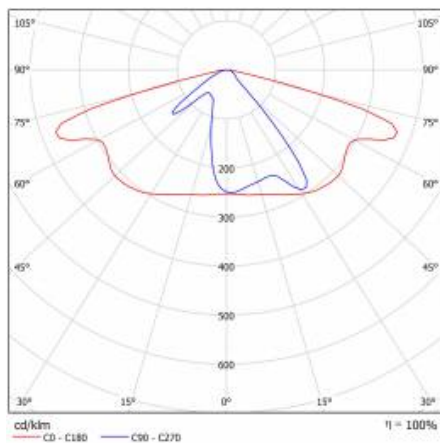

ASTRA LED S 3350LM 840 AR2 IP66 II CL. WIRE 0,7M PLUG/GN SP10KV 24W

DETAILED CARD

TECHNICAL PARAMETERS TABLE

Index:	433566	Optics:	AR2
EAN:	5905963433566	Material of the body:	PP+15% GF
Category type:	street lighting	Colour of the body:	grey
Light source:	LED module	Dimensions (H/W/T/S) [mm]:	75/175/500
Rated power of the luminaire [W]:	25	Mounting dimensions [mm]:	fi 64/ fi 78
Supply voltage [V]:	230	Ingress protection:	IP66
Frequency [Hz]:	50	Mounting version:	Top, on pole / Side, on boom
Luminous flux [lm]:	3350	Lateral surface (SCx) [m2]:	0.016
Luminous efficacy [lm/W]:	138	Net weight [kg]:	1.180
Energy efficiency class:	C	Wire type:	H07RN-F 2x1.5
Electrical protection class:	II	Cable length [m]:	0.70
Colour temperature [K]:	4000	Impact resistance:	IK08
Color rendering index (Ra) >:	80	Warranty [years]:	5
SDCM:	4	CE certificate:	16/2024
Power factor:	0.94	ENEC Certificate:	
Surge protection [kV]:	10	Manual:	Download PDF
Diffuser material:	PC	Category of application:	Street lighting
Diffuser type:	transparent	Plik LDT:	Download
Optics material:	PC		

LIGHT CURVES