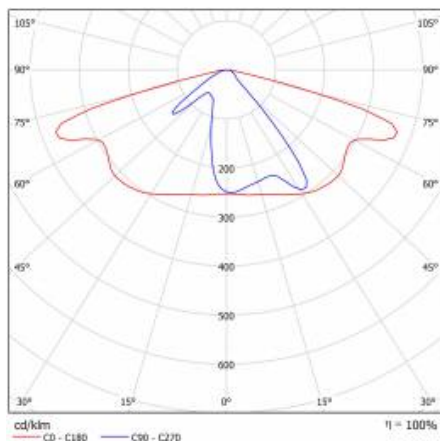

ASTRA LED S 3350LM 840 AR2 IP66 II CL. WIRE 0,7M PLUG/GN SP10KV 24W

DETAILED CARD

TECHNICAL PARAMETERS TABLE

Index:	433566	Optics:	AR2
EAN:	5905963433566	Material of the body:	PP+15% GF
Category type:	street lighting	Colour of the body:	grey
Light source:	LED module	Dimensions (H/W/T/S) [mm]:	75/175/500
Rated power of the luminaire [W]:	25	Mounting dimensions [mm]:	fi 64/ fi 78
Supply voltage [V]:	230	Ingress protection:	IP66
Frequency [Hz]:	50	Mounting version:	Top, on pole / Side, on boom
Luminous flux [lm]:	3350	Lateral surface (SCx) [m2]:	0.016
Luminous efficacy [lm/W]:	138	Net weight [kg]:	1.180
Energy efficiency class:	C	Wire type:	H07RN-F 2x1.5
Electrical protection class:	II	Cable length [m]:	0.70
Colour temperature [K]:	4000	Impact resistance:	IK08
Color rendering index (Ra) >:	80	Warranty [years]:	5
SDCM:	4	CE certificate:	16/2024
Power factor:	0.94	ENEC Certificate:	
Surge protection [kV]:	10	Manual:	Download PDF
Diffuser material:	PC	Category of application:	Street lighting
Diffuser type:	transparent	Plik LDT:	Download
Optics material:	PC		

LIGHT CURVES