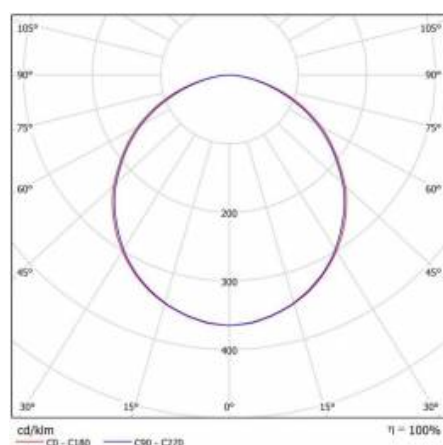

PROXIMA SMD LED 24W BIAŁA 6000K

DETAILED CARD

TECHNICAL PARAMETERS TABLE

Nominal power [W]:	24	Working temperature [°C]:	from -20 to +35
Light source:	LED module	Net weight [kg]:	1.400
Colour temperature [K]:	6000	Index:	546495/PA
Luminous flux [lm]:	2300	Warranty [years]:	5
Rated power of the luminaire [W]:	29	CE certificate:	387/2023
Supply voltage [V]:	220-240	EAN:	5905963546495/PA
Diffuser type:	OPAL	Category type:	bulkheads
Frequency [Hz]:	50 - 60	Product line:	standard
Luminous efficacy [lm/W]:	79	ETIM class:	EC002892
Energy efficiency class:	F	LED lifespan L70B50 [h]:	110000
Electrical protection class:	I	LED lifespan L80B20 [h]:	72000
Colour rendering index:	>80	LED lifespan L90B10 [h]:	36000
Power factor:	0.90	Photobiological safety:	Risk Group 1 (no photobiological hazard under normal behavioral limitation)
Beam angle [°]:	120	Warranty [years]:	2
Diffuser material:	PC	Manual:	Download PDF
Material of the body:	PP	PZH certificate:	HK/K/0389/01/2017
Colour of the body:	white		
Dimensions (H/W/T/S) [mm]:	ø390/95		
Impact resistance:	IK10		
Ingress protection:	IP65/54		
Mounting version:	surface		

LIGHT CURVES

Card creation date: 10 January 2025

The company reserves the right to make design changes or upgrades in the presented product. Product data sheet does not constitute an offer. * Parameter tolerance is +/- 10%

This product is a subject to electric and electronic waste equipment regulations (WEEE).

Certificate CE - Nr: 387/2023

Lena Lighting S.A.
ul. Kórnicka 52, 63-000 Środa Wielkopolska
tel. +48 61 28 60 333 (Pn-Pt, 8-16), e-mail: hello@lenalighting.pl, www.lenalighting.pl