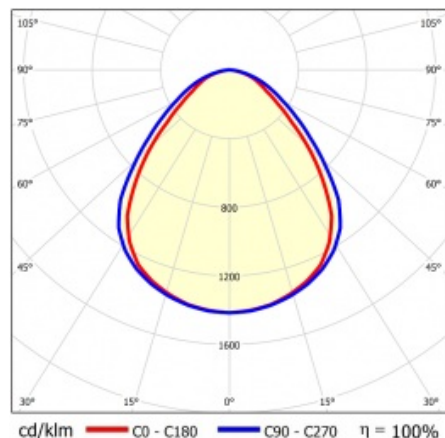

SQ 1200 5750LM PRM RCR I CL. IP20 1192X292MM 830 (50W)

DETAILED CARD

TECHNICAL PARAMETERS TABLE

Nominal power [W]:	50	Colour of the body:	white
Index:	412356	Dimensions (H/W/T/S) [mm]:	45/291/1191
Colour temperature [K]:	3000	Mounting dimensions [mm]:	263/1070
EAN:	5905963412356	Ingress protection:	IP20
Luminous flux [lm]:	5750	Mounting version:	surface mounted; recessed mounted in modular ceiling possible
Light source:	LED module	Motion sensor:	yes
Diffuser type:	PRM	Dimensions of single box [mm]:	55
Supply voltage [V]:	220-240	Number on the palette [pcs]:	50
Frequency [Hz]:	50-60	Net weight [kg]:	1.740
Luminous efficacy [lm/W]:	129	Category type:	louvres
Energy efficiency class:	D	LED lifespan L70B50 [h]:	132000
Electrical protection class:	I	LED lifespan L80B20 [h]:	84000
Colour rendering index:	>80	LED lifespan L90B10 [h]:	42000
SDCM:	≤ 5	Light distribution type:	open space
Power factor:	0.96	Warranty [years]:	5
Beam angle [°]:	120	CE certificate:	09/2024
Diffuser material:	PS	Manual:	Download PDF
Diffuser colour:	clear		
Material of the body:	ABS		

LIGHT CURVES

Card creation date: 16 January 2024

The company reserves the right to make design changes or upgrades in the presented product. Product data sheet does not constitute an offer. * Parameter tolerance is +/- 10%

This product is a subject to electric and electronic waste equipment regulations (WEEE).

Certificate CE - Nr. 09/2024

Lena Lighting S.A.
ul. Kórnicka 52, 63-000 Środa Wielkopolska
tel. +48 61 28 60 333 (Pn-Pt, 8-16), e-mail: hello@lenalighting.pl, www.lenalighting.pl