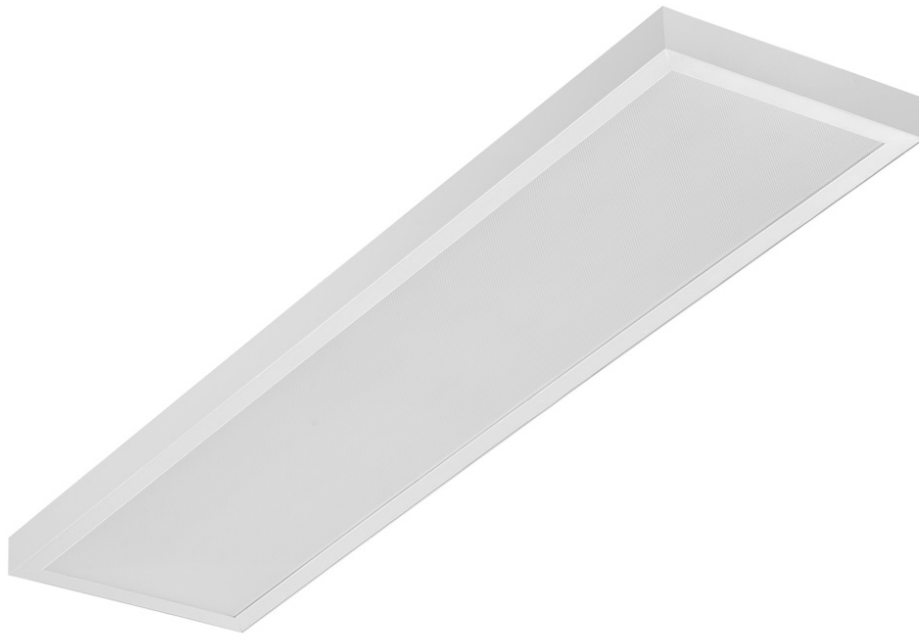

SQ 1200 7530LM PRM RCR I CL. IP20 1192X292MM 840 (50W)

DETAILED CARD

TECHNICAL PARAMETERS

Index:	412349
Ingress protection:	IP20
Nominal power [W]:	50
Luminous flux [lm]*:	7530
Colour temperature [K]:	4000
Colour rendering index:	>80
SDCM:	≤ 5
Energy efficiency class:	D
Material of the body:	ABS
Diffuser material:	PS

CHARACTERISTICS

The SQ 1200 LED is a new line of rectangular raster lights. Designed from the ground up, the design introduces new solutions to ensure excellent light performance. The body is made of plastic for low weight. The diffuser provides the lamp with excellent light characteristics. Integrated LED module Ensures low power consumption and all the advantages of modern LED lamps.

Degree of protection - dependent on mounting method:

- surface-mounted - IP20,
- flush-mounted - IP44/20.

APPLICATION

Surface-mounted luminaire with the possibility of flush-mounting in modular ceilings and in plasterboard ceilings (using a KG frame/adapter) is particularly recommended for office areas, spacious corridors and public spaces.