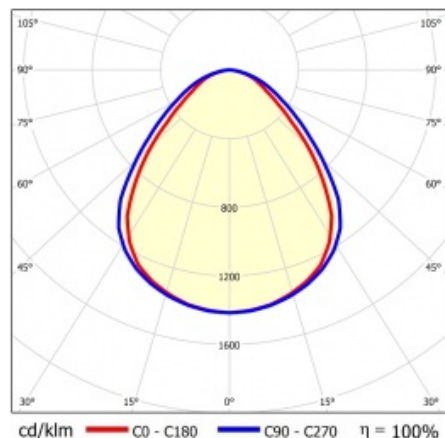

SQ 1200 7530LM PRM RCR I CL. IP20 1192X292MM 840 (50W)

DETAILED CARD

TECHNICAL PARAMETERS TABLE

Nominal power [W]:	50	Colour of the body:	white
Index:	412349	Dimensions (H/W/T/S) [mm]:	45/291/1191
Colour temperature [K]:	4000	Mounting dimensions [mm]:	263/1070
EAN:	5905963412349	Ingress protection:	IP20
Luminous flux [lm]:	7530	Mounting version:	surface mounted; recessed mounted in modular ceiling possible
Light source:	LED module	Motion sensor:	yes
Diffuser type:	PRM	Dimensions of single box [mm]:	55
Supply voltage [V]:	220-240	Number on the palette [pcs]:	50
Frequency [Hz]:	50-60	Net weight [kg]:	1.740
Luminous efficacy [lm/W]:	151	Category type:	louvres
Energy efficiency class:	D	LED lifespan L70B50 [h]:	132000
Electrical protection class:	I	LED lifespan L80B20 [h]:	84000
Colour rendering index:	>80	LED lifespan L90B10 [h]:	42000
SDCM:	≤ 5	Light distribution type:	open space
Power factor:	0.96	UGR (4H8H):	20.4
Beam angle [°]:	120	Warranty [years]:	5
Diffuser material:	PS	CE certificate:	09/2024
Diffuser colour:	clear	Manual:	Download PDF
Material of the body:	ABS		

LIGHT CURVES

Card creation date: 28 June 2024

The company reserves the right to make design changes or upgrades in the presented product. Product data sheet does not constitute an offer. * Parameter tolerance is +/- 10%

This product is a subject to electric and electronic waste equipment regulations (WEEE).

Certificate CE - Nr: 09/2024

Lena Lighting S.A.
ul. Kórnicka 52, 63-000 Środa Wielkopolska
tel. +48 61 28 60 333 (Pn-Pt, 8-16), e-mail: hello@lenalighting.pl, www.lenalighting.pl