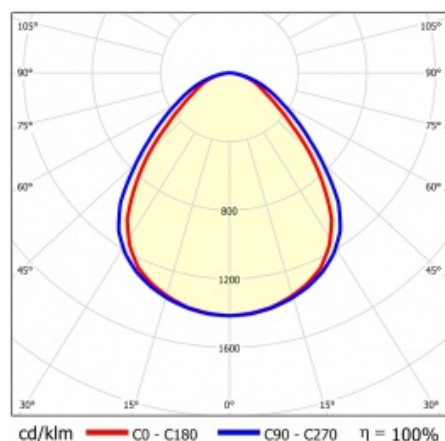

SQ 1200 7530LM PRM I CL. IP20 1192X292MM 840 (50W)

DETAILED CARD

TECHNICAL PARAMETERS TABLE

Index:	412301	Material of the body:	ABS
EAN:	5905963412301	Colour of the body:	white
Light source:	LED module	Dimensions (H/W/T/S) [mm]:	45/291/1191
Nominal power [W]:	50	Mounting dimensions [mm]:	263/1070
Supply voltage [V]:	220-240	Ingress protection:	IP20
Frequency [Hz]:	50-60	Mounting version:	surface mounted; recessed mounted in modular ceiling possible
Luminous flux [lm]:	7530	Dimensions of single box [mm]:	55
Luminous efficacy [lm/W]:	151	Number on the palette [pcs]:	50
Energy efficiency class:	D	Net weight [kg]:	1.660
Electrical protection class:	I	Category type:	louvres
Colour temperature [K]:	4000	LED lifespan L70B50 [h]:	132000
Colour rendering index:	>80	LED lifespan L80B20 [h]:	84000
SDCM:	≤ 5	LED lifespan L90B10 [h]:	42000
Power factor:	0.96	Light distribution type:	open space
Beam angle [°]:	120	UGR (4H8H):	20.4
Diffuser material:	PS	Warranty [years]:	5
Diffuser type:	PRM	CE certificate:	09/2024
Diffuser colour:	clear	Manual:	Download PDF

LIGHT CURVES

Card creation date: 28 June 2024

The company reserves the right to make design changes or upgrades in the presented product. Product data sheet does not constitute an offer. * Parameter tolerance is +/- 10%

This product is a subject to electric and electronic waste equipment regulations (WEEE).

Certificate CE - Nr: 09/2024

Lena Lighting S.A.
ul. Kórnicka 52, 63-000 Środa Wielkopolska
tel. +48 61 28 60 333 (Pn-Pt, 8-16), e-mail: hello@lenalighting.pl, www.lenalighting.pl