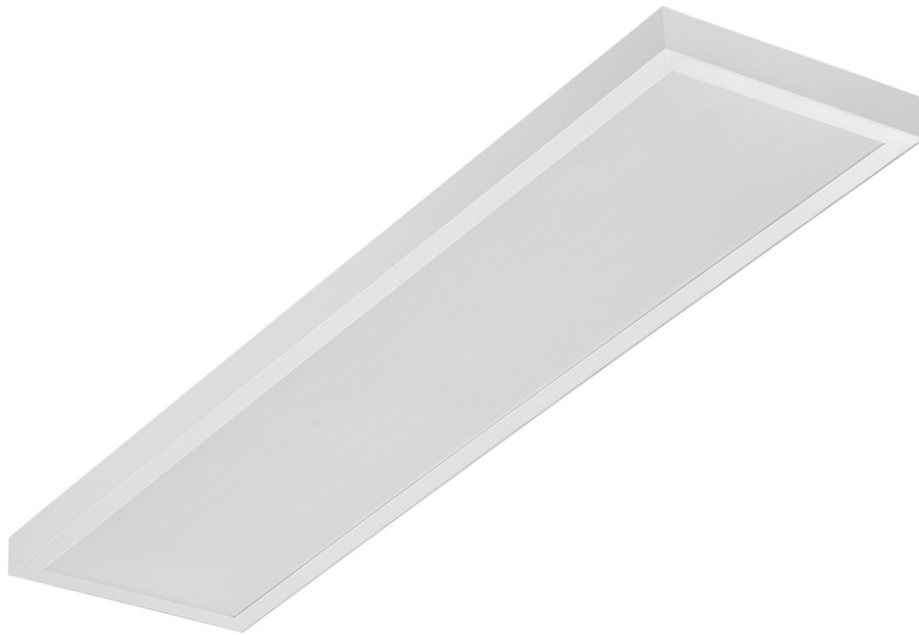

SQ 1200 7530LM PRM I CL. IP20 1192X292MM 840 (50W)

DETAILED CARD

TECHNICAL PARAMETERS

Index:	412301
Ingress protection:	IP20
Nominal power [W]:	50
Luminous flux [lm]*:	7530
Colour temperature [K]:	4000
Colour rendering index:	>80
SDCM:	≤ 5
Energy efficiency class:	D
Material of the body:	ABS
Diffuser material:	PS

CHARACTERISTICS

The SQ 1200 LED is a new line of rectangular raster lights. Designed from the ground up, the design introduces new solutions to ensure excellent light performance. The body is made of plastic for low weight. The diffuser provides the lamp with excellent light characteristics. Integrated LED module Ensures low power consumption and all the advantages of modern LED lamps.

Degree of protection - dependent on mounting method:

- surface-mounted - IP20,
- flush-mounted - IP44/20.

APPLICATION

Surface-mounted luminaire with the possibility of flush-mounting in modular ceilings and in plasterboard ceilings (using a KG frame/adapter) is particularly recommended for office areas, spacious corridors and public spaces.