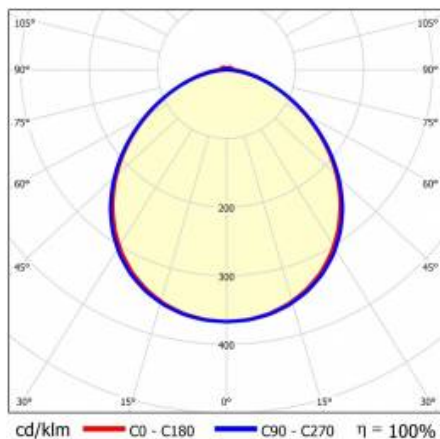

LINEA S LED 1764MM 10100LM 840 IP40 VW DALI (63W)

DETAILED CARD

TECHNICAL PARAMETERS TABLE

Index:	975967	Colour of the body:	RAL9010
EAN:	5905963975967	Dimensions (H/W/T/S) [mm]:	1764/67/50
Light source:	LED	Ingress protection:	IP40
Rated power of the luminaire [W]:	63	Working temperature [°C]:	from -25 to +35
Luminous flux [lm]:	10100	DIMM DALI:	yes
AC voltage range [V]:	198-264	Number on the palette [pcs]:	104
Frequency [Hz]:	50-60	Net weight [kg]:	2
Luminous efficacy [lm/W]:	161	Supply voltage [V]:	220-240
Energy efficiency class:	B	Surge protection [kV]:	1
Electrical protection class:	I	Diffuser type:	frozen
Colour temperature [K]:	4000	Diffuser colour:	transparent
Colour rendering index:	>80	Impact resistance:	IK03
SDCM:	≤ 3	UGR (4H8H):	24.5
LED lifespan L70B50 [h]:	196000	Warranty [years]:	5
LED lifespan L80B20 [h]:	123000	CE certificate:	465/2023
LED lifespan L90B10 [h]:	60000	ENEC Certificate:	0331/ENEC/23
Beam angle [°]:	105	HACCP:	852/2004
Light distribution type:	VW	Manual:	Download PDF
Diffuser material:	PC	Additional accessories:	end cap IP40, end cap IP44, suspension, surface-mounting bracket, PVC grilles, metal grilles, power supply kits
Material of the body:	coated sheet steel	Photobiological safety:	Risk Group 1 (no photobiological hazard under normal behavioral limitation)

LIGHT CURVES