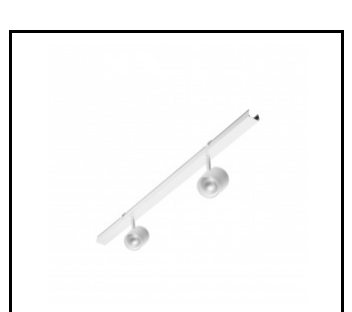

LINEA S LED 588mm AW DOT CSO
2W 1h NM AT (981241)