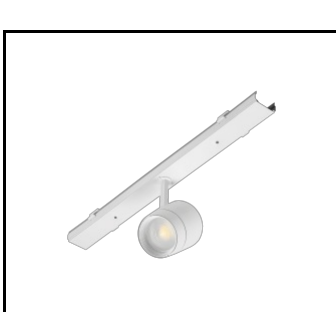

Linea S LED power set 7P (980978)