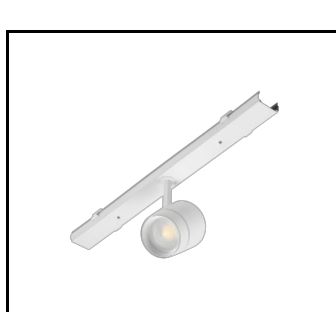

CHARACTERISTICS

LINEA S LED is a surface-mounted and suspended light line system, representing a new generation of lamps dedicated to LED technology. The innovative connection system and loop-through cabling enables lamps to be quickly connected to form a light line and allows flexible replacement of light modules to suit current needs. The design used allows for easy assembly and power connection. The steel body, designed from the ground up, ensures the lamp's strength and robustness, while the narrow side profile allows installation in hard-to-reach areas. Diodes from a renowned manufacturer and new LED modules contribute to the very high luminous efficiency.

LINEA S LED - PVC grille
1764mm (981159)

LINEA S LED power set 11P (981388)

LINEA S LED metal grille
1176mm (980947)

LINEA S LED metal grille
588mm (980985)

LINEA S LED - PVC grille
588mm (980992)

LINEA S LED hang 1.5m (981173)

Linea S LED surface mount
bracket (980954)

LINEA S LED chain pendant (981425)

Linea S LED power set 7P (980978)

LINEA S LED 588mm AW DOT CS 2W
1h NM AT (981227)

LINEA S LED 588mm AW DOT CSC
2W 1h NM AT (981234)