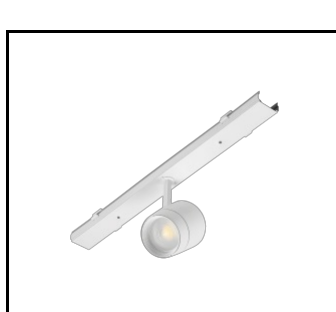

LINEA S LED 588mm AW DOT CS 2W
1h NM AT (981227)