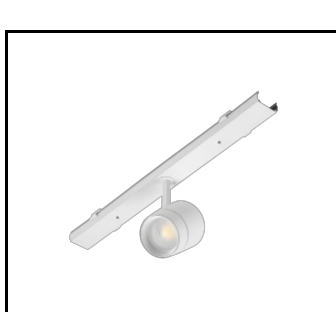

CHARACTERISTICS

LINEA S LED is a surface-mounted and suspended light line system, representing a new generation of lamps dedicated to LED technology. The innovative connection system and loop-through cabling enables lamps to be quickly connected to form a light line and allows flexible replacement of light modules to suit current needs. The design used allows for easy assembly and power connection. The steel body, designed from the ground up, ensures the lamp's strength and robustness, while the narrow side profile allows installation in hard-to-reach areas. Diodes from a renowned manufacturer and new LED modules contribute to the very high luminous efficiency.

LINEA S LED - PVC grille
1764mm (981159)

LINEA S LED power set 11P (981388)

LINEA S LED metal grille
1176mm (980947)

LINEA S LED metal grille
588mm (980985)

LINEA S LED - PVC grille
588mm (980992)

LINEA S LED hang 1.5m (981173)

Linea S LED surface mount
bracket (980954)

LINEA S LED chain pendant (981425)

Linea S LED power set 7P (980978)

LINEA S LED 588mm AW DOT CS 2W
1h NM AT (981227)

LINEA S LED 588mm AW DOT CSC
2W 1h NM AT (981234)