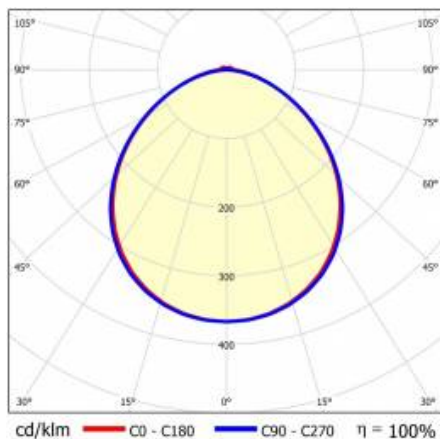

LINEA S LED 1764MM 12100LM 840 IP40 VW DALI (70W)

DETAILED CARD

TECHNICAL PARAMETERS TABLE

Index:	975950	Colour of the body:	RAL9010
EAN:	5905963975950	Dimensions (H/W/T/S) [mm]:	1764/53/26
Light source:	LED	Ingress protection:	IP40
Rated power of the luminaire [W]:	70	Working temperature [°C]:	from -25 to +35
Luminous flux [lm]:	12100	DIMM DALI:	yes
AC voltage range [V]:	198-264	Number on the palette [pcs]:	104
Frequency [Hz]:	50-60	Net weight [kg]:	2
Luminous efficacy [lm/W]:	172	Supply voltage [V]:	220-240
Energy efficiency class:	B	Surge protection [kV]:	1
Electrical protection class:	I	Diffuser type:	frozen
Colour temperature [K]:	4000	Diffuser colour:	transparent
Colour rendering index:	>80	Impact resistance:	IK03
SDCM:	≤ 3	UGR (4H8H):	25.2
LED lifespan L70B50 [h]:	196000	Warranty [years]:	5
LED lifespan L80B20 [h]:	123000	CE certificate:	465/2023
LED lifespan L90B10 [h]:	60000	ENEC Certificate:	0331/ENEC/23
Beam angle [°]:	105	HACCP:	852/2004
Light distribution type:	VW	Manual:	Download PDF
Diffuser material:	PC	Additional accessories:	end cap IP40, end cap IP44, suspension, surface-mounting bracket, PVC grilles, metal grilles, power supply kits
Material of the body:	coated sheet steel	Photobiological safety:	Risk Group 1 (no photobiological hazard under normal behavioral limitation)

LIGHT CURVES