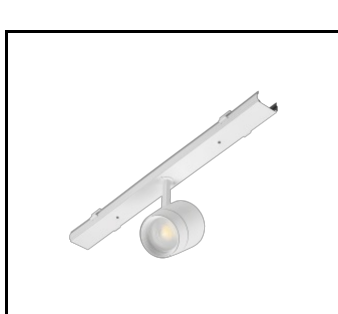

CHARACTERISTICS

LINEA S LED is a surface-mounted and suspended light line system, representing a new generation of lamps dedicated to LED technology. The innovative connection system and loop-through cabling enables lamps to be quickly connected to form a light line and allows flexible replacement of light modules to suit current needs. The design used allows for easy assembly and power connection. The steel body, designed from the ground up, ensures the lamp's strength and robustness, while the narrow side profile allows installation in hard-to-reach areas. Diodes from a renowned manufacturer and new LED modules contribute to the very high luminous efficiency.

LINEA S LED - PVC grille
1764mm (981159)

LINEA S LED power set 11P (981388)

LINEA S LED metal grille
1176mm (980947)

LINEA S LED metal grille
588mm (980985)

LINEA S LED - PVC grille
588mm (980992)

LINEA S LED hang 1.5m (981173)

Linea S LED surface mount
bracket (980954)

LINEA S LED chain pendant (981425)

Linea S LED power set 7P (980978)

LINEA S LED 588mm AW DOT CS 2W
1h NM AT (981227)

LINEA S LED 588mm AW DOT CSC
2W 1h NM AT (981234)

LINEA S LED 588mm AW DOT CSO
2W 1h NM AT (981241)

LINEA S LED 588mm - 1xEXPO
ADJUST 2050lm zoom 22-55st. WHITE
840 20W (981265)

LINEA S LED 588mm - 1xEXPO
ADJUST 2050lm DALI zoom 22-
55st.WHITE 840 20W (981272)