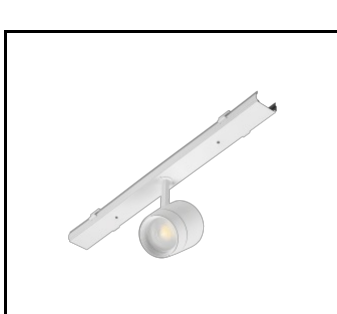

CHARACTERISTICS

LINEA S LED is a surface-mounted and suspended light line system, representing a new generation of lamps dedicated to LED technology. The innovative connection system and loop-through cabling enables lamps to be quickly connected to form a light line and allows flexible replacement of light modules to suit current needs. The design used allows for easy assembly and power connection. The steel body, designed from the ground up, ensures the lamp's strength and robustness, while the narrow side profile allows installation in hard-to-reach areas. Diodes from a renowned manufacturer and new LED modules contribute to the very high luminous efficiency.

LINEA S LED - PVC grille
1764mm (981159)

LINEA S LED power set 11P (981388)

LINEA S LED metal grille
1176mm (980947)

LINEA S LED metal grille
588mm (980985)

LINEA S LED - PVC grille
588mm (980992)

LINEA S LED hang 1.5m (981173)

Linea S LED surface mount
bracket (980954)

LINEA S LED chain pendant (981425)

Linea S LED power set 7P (980978)

LINEA S LED 588mm AW DOT CS 2W
1h NM AT (981227)

LINEA S LED 588mm AW DOT CSC
2W 1h NM AT (981234)