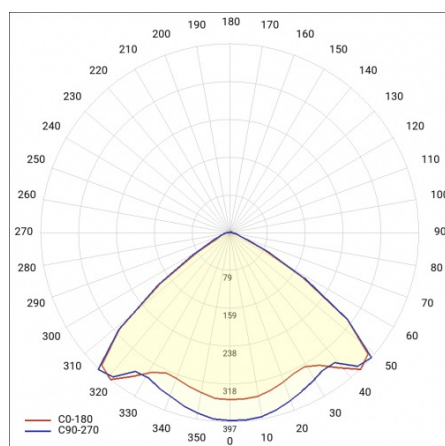

LINEA S LED 1764MM 14800LM 840 IP40 VW DALI (88W)

DETAILED CARD

TECHNICAL PARAMETERS TABLE

Index:	975936	Colour of the body:	RAL9010
EAN:	5905963975936	Ingress protection:	IP40
Light source:	LED	Dimensions (H/W/T/S) [mm]:	1764/53/26
Rated power of the luminaire [W]:	88	Working temperature [°C]:	from -25 to +35
Luminous flux [lm]:	14800	Number on the palette [pcs]:	104
AC voltage range [V]:	198-264	Net weight [kg]:	2
Frequency [Hz]:	50-60	Supply voltage [V]:	220-240
Luminous efficacy [lm/W]:	169	Surge protection [kV]:	1
Energy efficiency class:	B	Diffuser type:	frozen
Electrical protection class:	I	Diffuser colour:	transparent
Colour temperature [K]:	4000	Impact resistance:	IK03
Colour rendering index:	>80	UGR (4H8H):	25.9
SDCM:	≤ 3	Warranty [years]:	5
LED lifespan L70B50 [h]:	196000	CE certificate:	465/2023
LED lifespan L80B20 [h]:	123000	ENEC Certificate:	0331/ENEC/23
Beam angle [°]:	105	HACCP:	852/2004
LED lifespan L90B10 [h]:	60000	Manual:	Download PDF
Light distribution type:	VW	Additional accessories:	end cap IP40, end cap IP44, suspension, surface-mounting bracket, PVC grilles, metal grilles, power supply kits
Diffuser material:	PC	Photobiological safety:	Risk Group 1 (no photobiological hazard under normal behavioral limitation)
DIMM DALI:	yes	Pliik LDT:	Download
Material of the body:	coated sheet steel		

LIGHT CURVES