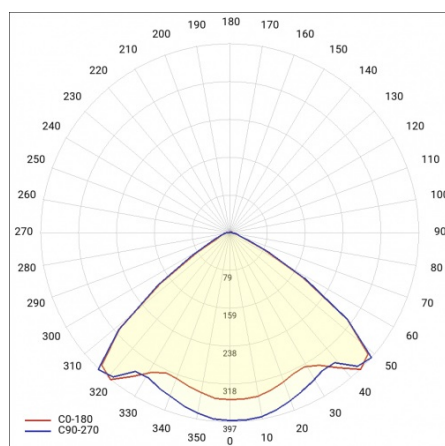

LINEA S LED 1764MM 20000LM 840 IP40 VW DALI (122W)

DETAILED CARD

TECHNICAL PARAMETERS TABLE

Index:	975912	Colour of the body:	RAL9010
EAN:	5905963975912	Ingress protection:	IP40
Light source:	LED	Dimensions (H/W/T/S) [mm]:	1764/53/26
Rated power of the luminaire [W]:	122	Working temperature [°C]:	from -25 to +35
Luminous flux [lm]:	20000	Number on the palette [pcs]:	104
AC voltage range [V]:	198-264	Net weight [kg]:	2
Frequency [Hz]:	50-60	Supply voltage [V]:	220-240
Luminous efficacy [lm/W]:	164	Surge protection [kV]:	1
Energy efficiency class:	B	Diffuser type:	frozen
Electrical protection class:	I	Diffuser colour:	transparent
Colour temperature [K]:	4000	Impact resistance:	IK03
Colour rendering index:	>80	UGR (4H8H):	26.9
SDCM:	≤ 3	Warranty [years]:	5
LED lifespan L70B50 [h]:	196000	CE certificate:	465/2023
LED lifespan L80B20 [h]:	123000	ENEC Certificate:	0331/ENEC/23
Beam angle [°]:	105	HACCP:	852/2004
LED lifespan L90B10 [h]:	60000	Manual:	Download PDF
Light distribution type:	VW	Additional accessories:	end cap IP40, end cap IP44, suspension, surface-mounting bracket, PVC grilles, metal grilles, power supply kits
Diffuser material:	PC	Photobiological safety:	Risk Group 1 (no photobiological hazard under normal behavioral limitation)
DIMM DALI:	yes	Pliik LDT:	Download
Material of the body:	galvanized coated steel		

LIGHT CURVES