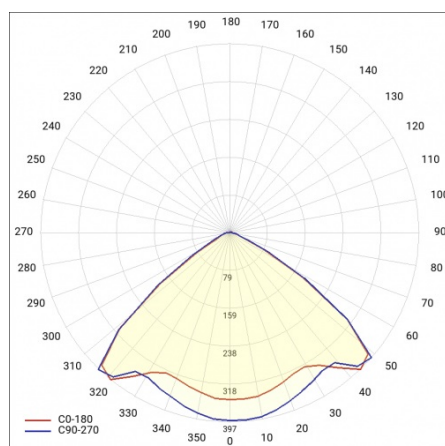

LINEA S LED 1764MM 22500LM 840 IP40 VW DALI (139W)

DETAILED CARD

TECHNICAL PARAMETERS TABLE

Index:	975905	Colour of the body:	RAL9010
EAN:	5905963975905	Ingress protection:	IP40
Light source:	LED	Dimensions (H/W/T/S) [mm]:	1764/53/26
Rated power of the luminaire [W]:	139	Working temperature [°C]:	from -25 to +35
Luminous flux [lm]:	22500	Number on the palette [pcs]:	104
AC voltage range [V]:	198-264	Net weight [kg]:	2
Frequency [Hz]:	50-60	Supply voltage [V]:	220-240
Luminous efficacy [lm/W]:	162	Surge protection [kV]:	1
Energy efficiency class:	B	Diffuser type:	frozen
Electrical protection class:	I	Diffuser colour:	transparent
Colour temperature [K]:	4000	Impact resistance:	IK03
Colour rendering index:	>80	UGR (4H8H):	27.3
SDCM:	≤ 3	Warranty [years]:	5
LED lifespan L70B50 [h]:	196000	CE certificate:	465/2023
LED lifespan L80B20 [h]:	123000	ENEC Certificate:	0331/ENEC/23
Beam angle [°]:	105	HACCP:	852/2004
LED lifespan L90B10 [h]:	60000	Manual:	Download PDF
Light distribution type:	VW	Additional accessories:	end cap IP40, end cap IP44, suspension, surface-mounting bracket, PVC grilles, metal grilles, power supply kits
Diffuser material:	PC	Photobiological safety:	Risk Group 1 (no photobiological hazard under normal behavioral limitation)
DIMM DALI:	yes	Pliik LDT:	Download
Material of the body:	coated sheet steel		

LIGHT CURVES