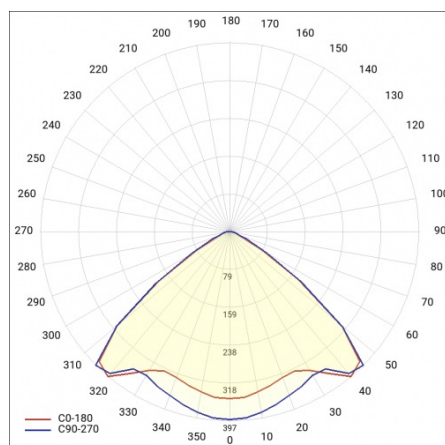

LINEA S LED 1176MM 12000LM 840 IP40 VW DALI (63W)

DETAILED CARD

TECHNICAL PARAMETERS TABLE

Index:	975820	Colour of the body:	RAL9010
EAN:	5905963975820	Ingress protection:	IP40
Light source:	LED	Dimensions (H/W/T/S) [mm]:	1176/53/26
Rated power of the luminaire [W]:	63	Working temperature [°C]:	from -25 to +35
Luminous flux [lm]:	12000	Number on the palette [pcs]:	104
AC voltage range [V]:	198-264	Net weight [kg]:	1.600
Frequency [Hz]:	50-60	Supply voltage [V]:	220-240
Luminous efficacy [lm/W]:	190	Surge protection [kV]:	1
Energy efficiency class:	A	Diffuser type:	frozen
Electrical protection class:	I	Diffuser colour:	transparent
Colour temperature [K]:	4000	Impact resistance:	IK03
Colour rendering index:	>80	UGR (4H8H):	26
SDCM:	≤ 3	Warranty [years]:	5
LED lifespan L70B50 [h]:	196000	CE certificate:	46/2025
LED lifespan L80B20 [h]:	123000	ENEC Certificate:	0331/ENEC/23
Beam angle [°]:	105	HACCP:	852/2004
LED lifespan L90B10 [h]:	60000	Manual:	Download PDF
Light distribution type:	VW	Additional accessories:	end cap IP40, end cap IP44, suspension, surface-mounting bracket, PVC grilles, metal grilles, power supply kits
Diffuser material:	PC	Photobiological safety:	Risk Group 1 (no photobiological hazard under normal behavioral limitation)
DIMM DALI:	yes	Pliik LDT:	Download
Material of the body:	galvanized coated steel		

LIGHT CURVES