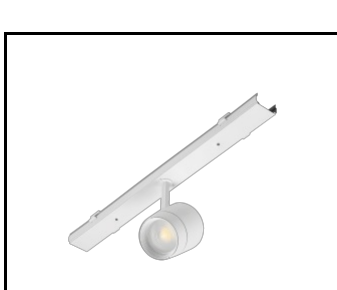

CHARACTERISTICS

LINEA S LED is a surface-mounted and suspended light line system, representing a new generation of lamps dedicated to LED technology. The innovative connection system and loop-through cabling enables lamps to be quickly connected to form a light line and allows flexible replacement of light modules to suit current needs. The design used allows for easy assembly and power connection. The steel body, designed from the ground up, ensures the lamp's strength and robustness, while the narrow side profile allows installation in hard-to-reach areas. Diodes from a renowned manufacturer and new LED modules contribute to the very high luminous efficiency.

LINEA S LED - PVC grille
1764mm (981159)

LINEA S LED power set 11P (981388)

LINEA S LED metal grille
1176mm (980947)

LINEA S LED metal grille
588mm (980985)

LINEA S LED - PVC grille
588mm (980992)

LINEA S LED hang 1.5m (981173)

Linea S LED surface mount
bracket (980954)

LINEA S LED chain pendant (981425)

Linea S LED power set 7P (980978)

LINEA S LED 588mm AW DOT CS 2W
1h NM AT (981227)

LINEA S LED 588mm AW DOT CSC
2W 1h NM AT (981234)