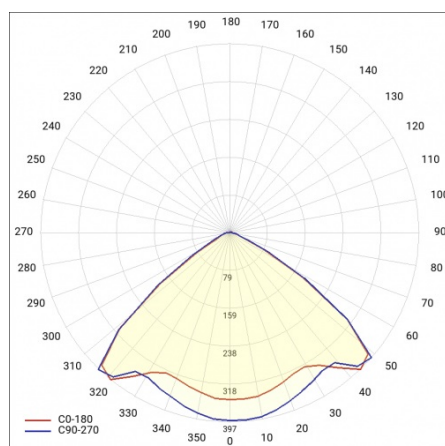

LINEA S LED 1176MM 11800LM 840 IP40 VW DALI (71W)

DETAILED CARD

TECHNICAL PARAMETERS TABLE

Index:	975813	Colour of the body:	RAL9010
EAN:	5905963975813	Ingress protection:	IP40
Light source:	LED	Dimensions (H/W/T/S) [mm]:	1176/53/26
Rated power of the luminaire [W]:	71	Working temperature [°C]:	from -25 to +35
Luminous flux [lm]:	11800	Number on the palette [pcs]:	104
AC voltage range [V]:	198-264	Net weight [kg]:	1.600
Frequency [Hz]:	50-60	Supply voltage [V]:	220-240
Luminous efficacy [lm/W]:	166	Surge protection [kV]:	1
Energy efficiency class:	B	Diffuser type:	frozen
Electrical protection class:	I	Diffuser colour:	transparent
Colour temperature [K]:	4000	Impact resistance:	IK03
Colour rendering index:	>80	UGR (4H8H):	26.5
SDCM:	≤ 3	Warranty [years]:	5
LED lifespan L70B50 [h]:	196000	CE certificate:	172/2023
LED lifespan L80B20 [h]:	123000	ENEC Certificate:	0331/ENEC/23
Beam angle [°]:	105	HACCP:	852/2004
LED lifespan L90B10 [h]:	60000	Manual:	Download PDF
Light distribution type:	VW	Additional accessories:	end cap IP40, end cap IP44, suspension, surface-mounting bracket, PVC grilles, metal grilles, power supply kits
Diffuser material:	PC	Photobiological safety:	Risk Group 1 (no photobiological hazard under normal behavioral limitation)
DIMM DALI:	yes	Pliik LDT:	Download
Material of the body:	coated sheet steel		

LIGHT CURVES