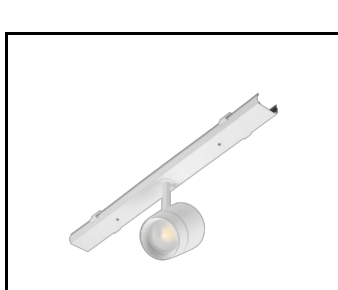

CHARACTERISTICS

LINEA S LED is a surface-mounted and suspended light line system, representing a new generation of lamps dedicated to LED technology. The innovative connection system and loop-through cabling enables lamps to be quickly connected to form a light line and allows flexible replacement of light modules to suit current needs. The design used allows for easy assembly and power connection. The steel body, designed from the ground up, ensures the lamp's strength and robustness, while the narrow side profile allows installation in hard-to-reach areas. Diodes from a renowned manufacturer and new LED modules contribute to the very high luminous efficiency.

LINEA S LED - PVC grille
1764mm (981159)

LINEA S LED power set 11P (981388)

LINEA S LED metal grille
1176mm (980947)

LINEA S LED metal grille
588mm (980985)

LINEA S LED - PVC grille
588mm (980992)

LINEA S LED hang 1.5m (981173)

Linea S LED surface mount
bracket (980954)

LINEA S LED chain pendant (981425)

Linea S LED power set 7P (980978)

LINEA S LED 588mm AW DOT CS 2W
1h NM AT (981227)

LINEA S LED 588mm AW DOT CSC
2W 1h NM AT (981234)