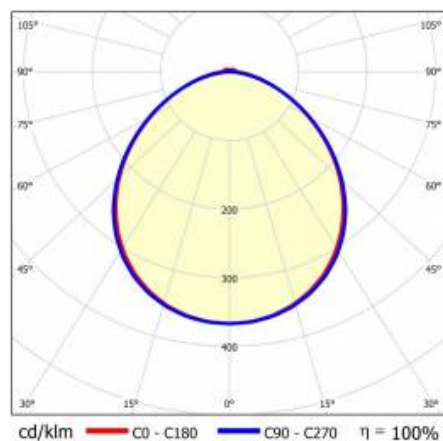

LINEA S LED 1176MM 13300LM 840 IP40 VW DALI (80W)

DETAILED CARD

TECHNICAL PARAMETERS TABLE

Index:	975806	Colour of the body:	RAL9010
EAN:	5905963975806	Dimensions (H/W/T/S) [mm]:	1176/67/50
Light source:	LED	Ingress protection:	IP40
Rated power of the luminaire [W]:	80	Working temperature [°C]:	from -25 to +35
Luminous flux [lm]:	13300	DIMM DALI:	yes
AC voltage range [V]:	198-264	Number on the palette [pcs]:	104
Frequency [Hz]:	50-60	Net weight [kg]:	1.600
Luminous efficacy [lm/W]:	166	Supply voltage [V]:	220-240
Energy efficiency class:	B	Surge protection [kV]:	1
Electrical protection class:	I	Diffuser type:	frozen
Colour temperature [K]:	4000	Diffuser colour:	transparent
Colour rendering index:	>80	Impact resistance:	IK03
SDCM:	≤ 3	UGR (4H8H):	26.9
LED lifespan L70B50 [h]:	196000	Warranty [years]:	5
LED lifespan L80B20 [h]:	123000	CE certificate:	172/2023
LED lifespan L90B10 [h]:	60000	ENEC Certificate:	0331/ENEC/23
Beam angle [°]:	105	HACCP:	852/2004
Light distribution type:	VW	Manual:	Download PDF
Diffuser material:	PC	Additional accessories:	end cap IP40, end cap IP44, suspension, surface-mounting bracket, PVC grilles, metal grilles, power supply kits
Material of the body:	coated sheet steel	Photobiological safety:	Risk Group 1 (no photobiological hazard under normal behavioral limitation)

LIGHT CURVES