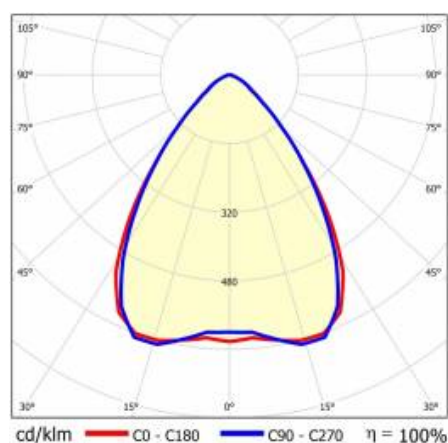

Index:	975271	Ingress protection:	IP40
EAN:	5905963975271	Working temperature [°C]:	from -25 to +35
Light source:	LED	Number on the palette [pcs]:	104
Rated power of the luminaire [W]:	88	Net weight [kg]:	1.900
Luminous flux [lm]:	17000	Supply voltage [V]:	220-240
AC voltage range [V]:	198-264	Surge protection [kV]:	1
Frequency [Hz]:	50-60	Diffuser type:	lenticular panel
Luminous efficacy [lm/W]:	193	Diffuser colour:	transparent
Energy efficiency class:	A	Impact resistance:	IK03
Electrical protection class:	I	UGR (4H8H):	21.9
Colour temperature [K]:	4000	Additional accessories:	end cap IP40, end cap IP44, suspension, surface-mounting bracket, PVC grilles, metal grilles, power supply kits
Color rendering index (Ra) >:	80	Photobiological safety:	Risk Group 1 (no photobiological hazard under normal behavioral limitation)
SDCM:	3	Warranty [years]:	5
LED lifespan L70B50 [h]:	196000	CE certificate:	46/2025
LED lifespan L80B10 [h]:	123000	ENEC Certificate:	0331/ENEC/23
LED lifespan L90B10 [h]:	60000	HACCP:	852/2004
Beam angle [°]:	80	Manual:	Download PDF
Light distribution type:	SW	Environmental Product Declaration (EPD):	869/2025
Diffuser material:	PC	Mark D:	yes
Material of the body:	galvanized coated steel	ISO Certificates:	9001:2015, 14001:2015, 45001:2018, 50001:2018
Colour of the body:	RAL9010	Pliik LDT:	Download
Dimensions (H/W/T/S) [mm]:	1764/53/26		

LIGHT CURVES