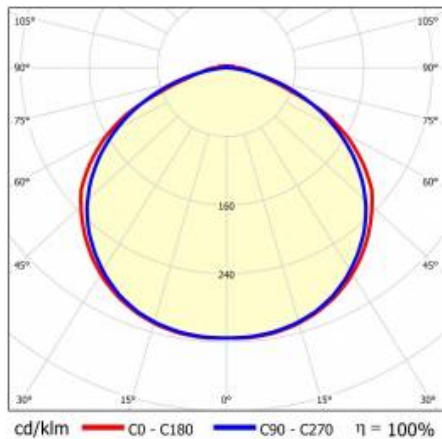

LINEA S LED HE 1176MM 15500LM 840 IP40 120D DALI (94W)

DETAILED CARD

TECHNICAL PARAMETERS TABLE

Index:	981098	Material of the body:	Steel
EAN:	5905963981098	Colour of the body:	white
Rated power of the luminaire [W]:	94	Dimensions (H/W/T/S) [mm]:	1176/53/26
Luminous flux [lm]:	15500	Ingress protection:	IP40
AC voltage range [V]:	220-240	Mounting version:	surface, suspended
Frequency [Hz]:	50-60	Working temperature [°C]:	from -20 to +35
Luminous efficacy [lm/W]:	165	DIMM DALI:	yes
Energy efficiency class:	B	Cable length [m]:	0.30
Electrical protection class:	I	Dimensions of single box [mm]:	1176/67/50
Colour temperature [K]:	4000	Number on the palette [pcs]:	104
Colour rendering index:	>80	Net weight [kg]:	1.500
SDCM:	≤ 3	Diffuser type:	transparent
LED lifespan L70B50 [h]:	196000	Warranty [years]:	5
LED lifespan L80B20 [h]:	123000	CE certificate:	172/2023
LED lifespan L90B10 [h]:	60000	ENEC Certificate:	0331/ENEC/23
Beam angle [°]:	120	HACCP:	852/2004
Light distribution type:	symmetric	Manual:	Download PDF
Diffuser material:	PC	Photobiological safety:	Risk Group 1 (no photobiological hazard under normal behavioral limitation)

LIGHT CURVES