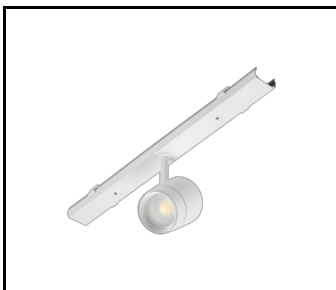

CHARACTERISTICS

LINEA S LED is a surface-mounted and suspended light line system, representing a new generation of lamps dedicated to LED technology. The innovative connection system and loop-through cabling enables lamps to be quickly connected to form a light line and allows flexible replacement of light modules to suit current needs. The design used allows for easy assembly and power connection. The steel body, designed from the ground up, ensures the lamp's strength and robustness, while the narrow side profile allows installation in hard-to-reach areas. Diodes from a renowned manufacturer and new LED modules contribute to the very high luminous efficiency.

LINEA S LED - PVC grille
1764mm (981159)

LINEA S LED power set 11P (981388)

LINEA S LED metal grille
1176mm (980947)

LINEA S LED metal grille
588mm (980985)

LINEA S LED - PVC grille
588mm (980992)

LINEA S LED hang 1.5m (981173)

Linea S LED surface mount
bracket (980954)

LINEA S LED chain pendant (981425)

Linea S LED power set 7P (980978)

LINEA S LED 588mm AW DOT CS 2W
1h NM AT (981227)

LINEA S LED 588mm AW DOT CSC
2W 1h NM AT (981234)

LINEA S LED 588mm AW DOT CSO
2W 1h NM AT (981241)

LINEA S LED 588mm - 1xEXPO
ADJUST 2050lm zoom 22-55st. WHITE
840 20W (981265)

LINEA S LED 588mm - 1xEXPO
ADJUST 2050lm DALI zoom 22-
55st.WHITE 840 20W (981272)