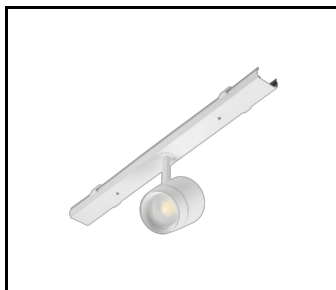

LINEA S LED 588mm AW DOT CS 2W
1h NM AT (981227)

LINEA S LED 588mm - 1xEXPO
ADJUST 2050lm DALI zoom 22-
55st.WHITE 840 20W (981272)