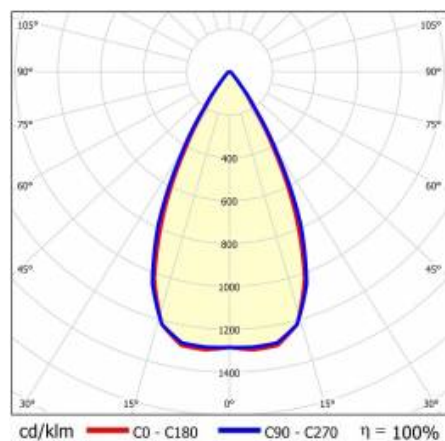

TERRA 3 LED N 595X595MM X4 6000LM 840 WHITE GLOSS (40W)

DETAILED CARD

TECHNICAL PARAMETERS TABLE

Index:	426360	Material of the body:	powder coated steel
EAN:	5905963426360	Colour of the body:	white gloss
Light source:	LED	Dimensions (H/W/T/S) [mm]:	595/595/37
Rated power of the luminaire [W]:	40	Mounting version:	surface
Luminous flux [lm]:	6000	Number on the palette [pcs]:	50
Luminous efficacy [lm/W]:	150	Net weight [kg]:	2.475
Ingress protection:	IP20	Category type:	troffers
Energy efficiency class:	C	Version:	4x1
Electrical protection class:	II	Mounting dimensions [mm]:	300
Colour temperature [K]:	4000	Light distribution type:	symmetric
Colour rendering index:	80	LED lifespan L70B50 [h]:	150000
Beam angle [°]:	60	LED lifespan L80B20 [h]:	100000
Diffuser material:	PC	LED lifespan L90B10 [h]:	50000
Diffuser type:	matrix led	Warranty [years]:	5
Diffuser colour:	transparent	CE certificate:	61/2025
Optics material:	PC	Manual:	Download PDF
Optics:	lens	Pliik LDT:	Download

LIGHT CURVES