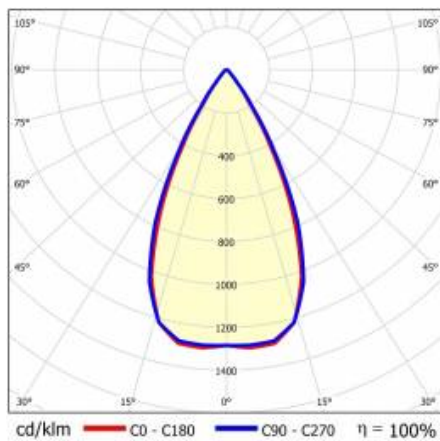

TERRA 3 LED N 595X595MM X2 4800LM 840 DALI WHITE MAT (34W)

DETAILED CARD

TECHNICAL PARAMETERS TABLE

Index:	427138	Colour of the body:	white mat
EAN:	5905963427138	Dimensions (H/W/T/S) [mm]:	595/595/37
Light source:	LED	Mounting version:	surface
Rated power of the luminaire [W]:	34	DIMM DALI:	yes
Luminous flux [lm]:	4800	Number on the palette [pcs]:	50
Luminous efficacy [lm/W]:	141	Net weight [kg]:	2.475
Ingress protection:	IP20	Category type:	troffers
Energy efficiency class:	D	Version:	2x1
Electrical protection class:	II	Mounting dimensions [mm]:	300
Colour temperature [K]:	4000	Light distribution type:	symmetric
Color rendering index (Ra) >:	80	LED lifespan L70B50 [h]:	150000
Beam angle [°]:	60	LED lifespan L80B10 [h]:	100000
Diffuser material:	PC	LED lifespan L90B10 [h]:	50000
Diffuser type:	matrix led	Warranty [years]:	5
Diffuser colour:	transparent	CE certificate:	61/2025
Optics material:	PC	Manual:	Download PDF
Optics:	lens	Plik LDT:	Download
Material of the body:	powder coated steel		

LIGHT CURVES