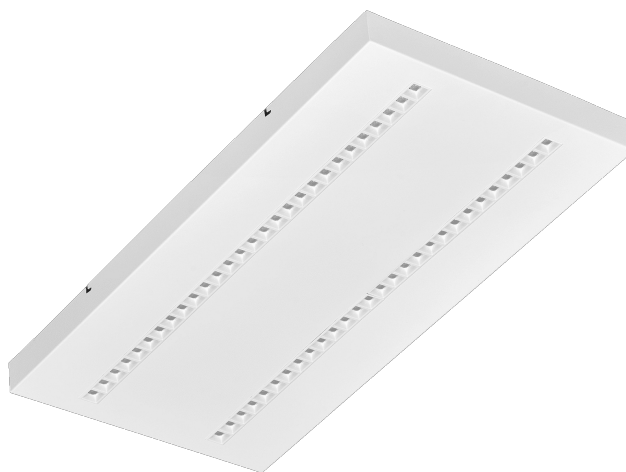

TERRA 3 LED N 595X300MM X2 3000LM 840 WHITE MAT (20W)

DETAILED CARD

TECHNICAL PARAMETERS

Index:	426254
Rated power of the luminaire [W]*:	20
Luminous flux [lm]*:	3000
Colour temperature [K]:	4000
Color rendering index (Ra) >:	80
Material of the body:	powder coated steel
Colour of the body:	white mat
Dimensions (H/W/T/S) [mm]:	595/300/37
Mounting version:	surface
Energy efficiency class:	C

CHARACTERISTICS

A luminaire equipped with energy-efficient LED modules characterised by high luminous flux. The low side profile provides an aesthetically pleasing, timeless appearance. Robust, compact construction. Made of powder-coated steel sheet. Patented high-performance HE reflector guarantees high efficiency while effectively eliminating glare.

APPLICATION

The versatile luminaire is designed for indoor use in offices or general utility rooms. Its high luminous parameters make it suitable as the main source of light and conducive to work requiring visual focus. The luminaire is suitable for both new applications and the replacement of traditional fluorescent lamps with energy-efficient LED solutions.