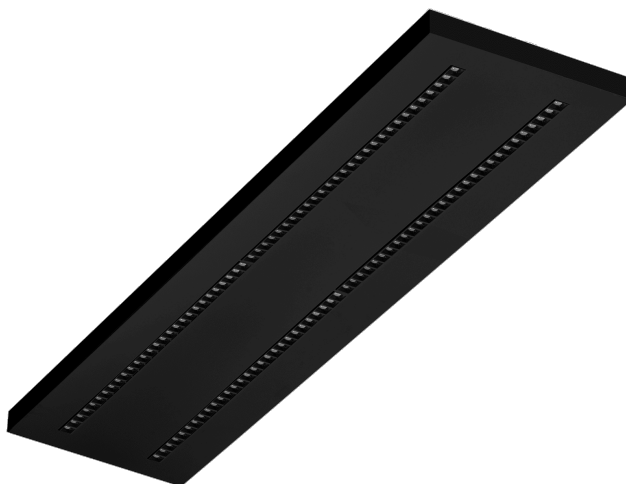

TERRA 3 LED N 1195X300MM X4 7050LM 830 BLACK MATT STRUCTURE (56W)

DETAILED CARD

TECHNICAL PARAMETERS

Index:	427077
Rated power of the luminaire [W]*:	56
Luminous flux [lm]*:	7050
Colour temperature [K]:	3000
Color rendering index (Ra) >:	80
Material of the body:	powder coated steel
Colour of the body:	black mat
Dimensions (H/W/T/S) [mm]:	1195/300/37
Mounting version:	surface
Energy efficiency class:	E

CHARACTERISTICS

A luminaire equipped with energy-efficient LED modules characterised by high luminous flux. The low side profile provides an aesthetically pleasing, timeless appearance. Robust, compact construction. Made of powder-coated steel sheet. Patented high-performance HE reflector guarantees high efficiency while effectively eliminating glare.

APPLICATION

The versatile luminaire is designed for indoor use in offices or general utility rooms. Its high luminous parameters make it suitable as the main source of light and conducive to work requiring visual focus. The luminaire is suitable for both new applications and the replacement of traditional fluorescent lamps with energy-efficient LED solutions.