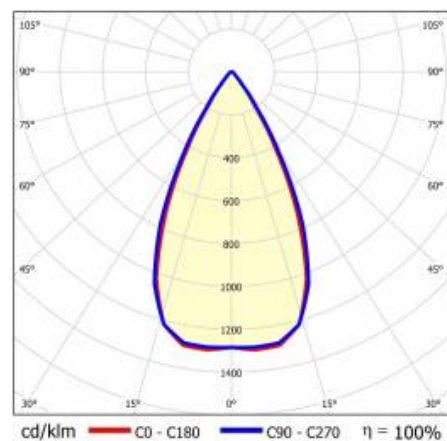

TERRA 3 LED N 1195X300MM X4 7050LM 830 BLACK MATT STRUCTURE (56W)

DETAILED CARD

TECHNICAL PARAMETERS TABLE

Index:	427077	Material of the body:	powder coated steel
EAN:	5905963427077	Colour of the body:	black mat
Light source:	LED	Dimensions (H/W/T/S) [mm]:	1195/300/37
Rated power of the luminaire [W]:	56	Mounting version:	surface
Luminous flux [lm]:	7050	Number on the palette [pcs]:	30
Luminous efficacy [lm/W]:	126	Net weight [kg]:	2.465
Ingress protection:	IP20	Category type:	troffers
Energy efficiency class:	E	Version:	4x1
Electrical protection class:	II	Mounting dimensions [mm]:	600
Colour temperature [K]:	3000	Light distribution type:	symmetric
Color rendering index (Ra) >:	80	LED lifespan L70B50 [h]:	150000
Beam angle [°]:	60	LED lifespan L80B20 [h]:	100000
Diffuser material:	PC	LED lifespan L90B10 [h]:	50000
Diffuser type:	matrix led	Warranty [years]:	5
Diffuser colour:	transparent	CE certificate:	61/2025
Optics material:	PC	Manual:	Download PDF
Optics:	lens	Plik LDT:	Download

LIGHT CURVES