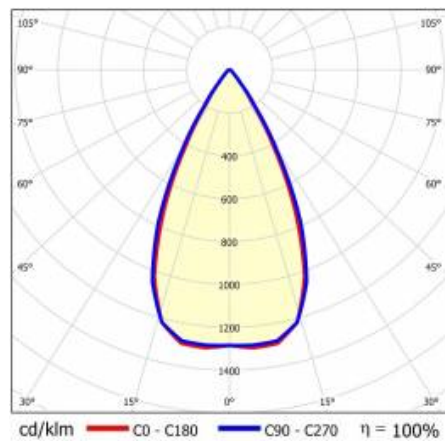

TERRA 3 LED N 1195X300MM X2 4600LM 830 WHITE MAT (34W)

DETAILED CARD

TECHNICAL PARAMETERS TABLE

Rated power of the luminaire [W]:	34	Diffuser type:	matrix led
Index:	427770	Diffuser colour:	transparent
Colour temperature [K]:	3000	Optics material:	PC
EAN:	5905963427770	Optics:	lens
Luminous flux [lm]:	4600	Material of the body:	powder coated steel
Light source:	LED	Number on the palette [pcs]:	30
Beam angle [°]:	60	Net weight [kg]:	2.465
Luminous efficacy [lm/W]:	135	Category type:	louvres
Colour of the body:	white mat	Mounting dimensions [mm]:	600
Ingress protection:	IP20	Light distribution type:	symmetric
Version:	2x1	LED lifespan L70B50 [h]:	156000
Energy efficiency class:	D	LED lifespan L80B20 [h]:	98000
Mounting version:	surface	LED lifespan L90B10 [h]:	47000
Electrical protection class:	II	Warranty [years]:	5
Dimensions (H/W/T/S) [mm]:	1195/300/37	CE certificate:	61/2025
Colour rendering index:	>80	Manual:	Download PDF
Diffuser material:	PC	Plik LDT:	Download

LIGHT CURVES