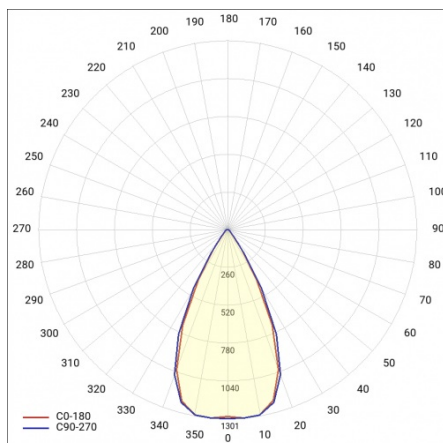

TERRA 3 LED N 1195X170MM X4 7400LM 840 BLACK MATT STRUCTURE (70W)

DETAILED CARD

TECHNICAL PARAMETERS TABLE

Rated power of the luminaire [W]:	70	Diffuser type:	matrix led
Index:	428241	Diffuser colour:	transparent
Colour temperature [K]:	4000	Optics material:	PC
EAN:	5905963428241	Optics:	lens
Luminous flux [lm]:	7400	Material of the body:	powder coated steel
Light source:	LED	Number on the palette [pcs]:	100
Colour of the body:	black mat	Net weight [kg]:	1.600
Luminous efficacy [lm/W]:	106	Category type:	louvres
Version:	4x1	Mounting dimensions [mm]:	600
Ingress protection:	IP20	Light distribution type:	symmetric
Mounting version:	surface	LED lifespan L70B50 [h]:	156000
Energy efficiency class:	E	LED lifespan L80B20 [h]:	98000
Dimensions (H/W/T/S) [mm]:	1195/170/37	LED lifespan L90B10 [h]:	47000
Electrical protection class:	II	Warranty [years]:	5
Colour rendering index:	>80	CE certificate:	474/2023
Beam angle [°]:	60	Manual:	Download PDF
Diffuser material:	PC	Pliik LDT:	Download

LIGHT CURVES