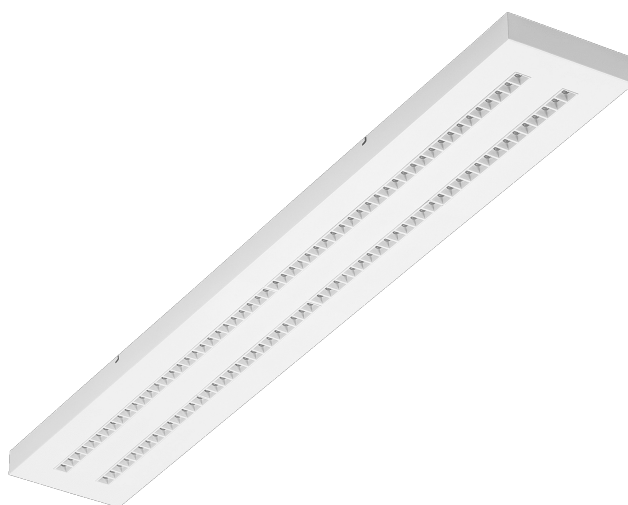

TERRA 3 LED N 1195X170MM X4 6000LM 840 WHITE MAT (40W)

DETAILED CARD

TECHNICAL PARAMETERS

Index:	428197
Rated power of the luminaire [W]*:	40
Luminous flux [lm]*:	6000
Colour temperature [K]:	4000
Colour rendering index:	80
Material of the body:	powder coated steel
Colour of the body:	white mat
Dimensions (H/W/T/S) [mm]:	1195/170/37
Mounting version:	surface
Energy efficiency class:	C

CHARACTERISTICS

A luminaire equipped with energy-efficient LED modules characterised by high luminous flux. The low side profile provides an aesthetically pleasing, timeless appearance. Robust, compact construction. Made of powder-coated steel sheet. Patented high-performance HE reflector guarantees high efficiency while effectively eliminating glare.

APPLICATION

The versatile luminaire is designed for indoor use in offices or general utility rooms. Its high luminous parameters make it suitable as the main source of light and conducive to work requiring visual focus. The luminaire is suitable for both new applications and the replacement of traditional fluorescent lamps with energy-efficient LED solutions.