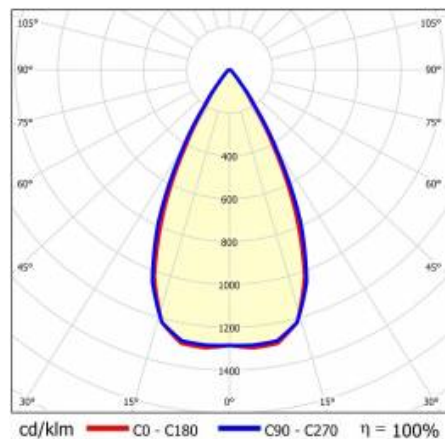

TERRA 3 LED N 1195X170MM X4 6000LM 840 WHITE MAT (40W)

DETAILED CARD

TECHNICAL PARAMETERS TABLE

Index:	428197	Material of the body:	powder coated steel
EAN:	5905963428197	Colour of the body:	white mat
Light source:	LED	Dimensions (H/W/T/S) [mm]:	1195/170/37
Rated power of the luminaire [W]:	40	Mounting version:	surface
Luminous flux [lm]:	6000	Number on the palette [pcs]:	100
Luminous efficacy [lm/W]:	150	Net weight [kg]:	1.600
Ingress protection:	IP20	Category type:	troffers
Energy efficiency class:	C	Version:	4x1
Electrical protection class:	II	Mounting dimensions [mm]:	600
Colour temperature [K]:	4000	Light distribution type:	symmetric
Colour rendering index:	80	LED lifespan L70B50 [h]:	150000
Beam angle [°]:	60	LED lifespan L80B20 [h]:	100000
Diffuser material:	PC	LED lifespan L90B10 [h]:	50000
Diffuser type:	matrix led	Warranty [years]:	5
Diffuser colour:	transparent	CE certificate:	61/2025
Optics material:	PC	Manual:	Download PDF
Optics:	lens	Plik LDT:	Download

LIGHT CURVES