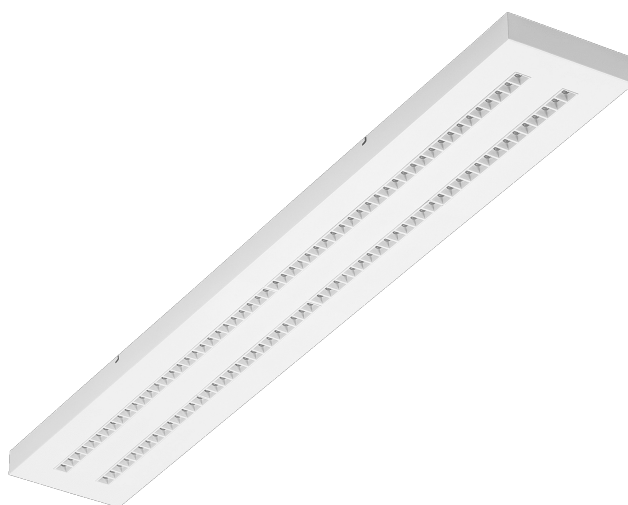

TERRA 3 LED N 1195X170MM X4 6000LM 840 WHITE MAT (40W)

DETAILED CARD

TECHNICAL PARAMETERS

Index:	428197
Rated power of the luminaire [W]*:	40
Luminous flux [lm]*:	6000
Colour temperature [K]:	4000
Color rendering index (Ra) >:	80
Material of the body:	powder coated steel
Colour of the body:	white mat
Dimensions (H/W/T/S) [mm]:	1195/170/37
Mounting version:	surface
Energy efficiency class:	C

CHARACTERISTICS

A luminaire equipped with energy-efficient LED modules characterised by high luminous flux. The low side profile provides an aesthetically pleasing, timeless appearance. Robust, compact construction. Made of powder-coated steel sheet. Patented high-performance HE reflector guarantees high efficiency while effectively eliminating glare.

APPLICATION

The versatile luminaire is designed for indoor use in offices or general utility rooms. Its high luminous parameters make it suitable as the main source of light and conducive to work requiring visual focus. The luminaire is suitable for both new applications and the replacement of traditional fluorescent lamps with energy-efficient LED solutions.