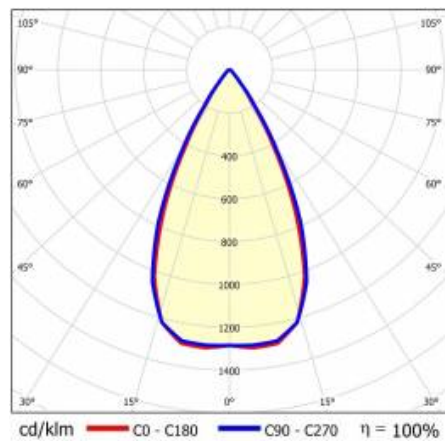

TERRA 3 LED N 1195X170MM X2 5900LM 830 WHITE MAT (45W)

DETAILED CARD

TECHNICAL PARAMETERS TABLE

Rated power of the luminaire [W]:	45	Diffuser type:	matrix led
Index:	428579	Diffuser colour:	transparent
Colour temperature [K]:	3000	Optics material:	PC
EAN:	5905963428579	Optics:	lens
Luminous flux [lm]:	5900	Material of the body:	powder coated steel
Light source:	LED	Number on the palette [pcs]:	60
Beam angle [°]:	60	Net weight [kg]:	1.600
Luminous efficacy [lm/W]:	131	Category type:	louvres
Colour of the body:	white mat	Mounting dimensions [mm]:	600
Ingress protection:	IP20	Light distribution type:	symmetric
Version:	2x1	LED lifespan L70B50 [h]:	156000
Energy efficiency class:	E	LED lifespan L80B20 [h]:	98000
Mounting version:	surface	LED lifespan L90B10 [h]:	47000
Electrical protection class:	II	Warranty [years]:	5
Dimensions (H/W/T/S) [mm]:	1195/170/37	CE certificate:	61/2025
Colour rendering index:	>80	Manual:	Download PDF
Diffuser material:	PC	Pliik LDT:	Download

LIGHT CURVES