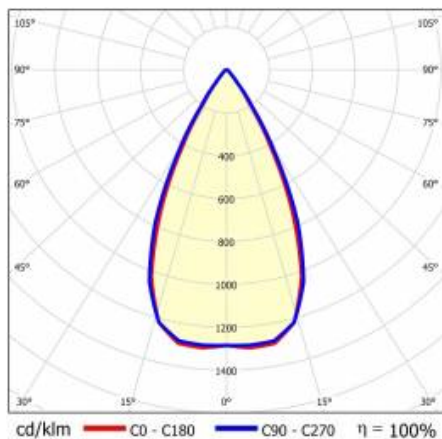

TERRA 3 LED N 1195X170MM X2 5100LM 840 DALI BLACK MATT STRUCTURE (43W)

DETAILED CARD

TECHNICAL PARAMETERS TABLE

Index:	428890	Colour of the body:	black mat
EAN:	5905963428890	Dimensions (H/W/T/S) [mm]:	1195/170/37
Light source:	LED	Mounting version:	surface
Rated power of the luminaire [W]:	43	DIMM DALI:	yes
Luminous flux [lm]:	5400	Number on the palette [pcs]:	60
Luminous efficacy [lm/W]:	119	Net weight [kg]:	1.600
Ingress protection:	IP20	Category type:	louvres
Energy efficiency class:	E	Version:	2x1
Electrical protection class:	II	Mounting dimensions [mm]:	600
Colour temperature [K]:	4000	Light distribution type:	symmetric
Colour rendering index:	>80	LED lifespan L70B50 [h]:	150000
Beam angle [°]:	60	LED lifespan L80B20 [h]:	100000
Diffuser material:	PC	LED lifespan L90B10 [h]:	50000
Diffuser type:	matrix led	Warranty [years]:	5
Diffuser colour:	transparent	CE certificate:	61/2025
Optics material:	PC	Manual:	Download PDF
Optics:	lens	Pliik LDT:	Download
Material of the body:	powder coated steel		

LIGHT CURVES