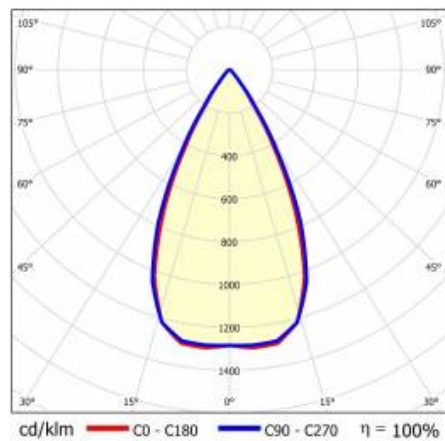

TERRA 3 LED N 1195X170MM X2 5700LM 830 DALI BLACK MATT STRUCTURE (45W)

DETAILED CARD

TECHNICAL PARAMETERS TABLE

Index:	428937	Material of the body:	powder coated steel
EAN:	5905963428937	Colour of the body:	black mat
Light source:	LED	Dimensions (H/W/T/S) [mm]:	1195/170/37
Rated power of the luminaire [W]:	45	Mounting version:	surface
Luminous flux [lm]:	5150	DIMM DALI:	yes
Luminous efficacy [lm/W]:	127	Category type:	troffers
Ingress protection:	IP20	Version:	2x1
Energy efficiency class:	F	Mounting dimensions [mm]:	600
Electrical protection class:	II	Light distribution type:	symmetric
Colour temperature [K]:	3000	LED lifespan L70B50 [h]:	150000
Colour rendering index:	80	LED lifespan L80B20 [h]:	100000
Beam angle [°]:	60	LED lifespan L90B10 [h]:	50000
Diffuser material:	PC	Warranty [years]:	5
Diffuser type:	matrix led	CE certificate:	61/2025
Diffuser colour:	transparent	Manual:	Download PDF
Optics material:	PC	Pliik LDT:	Download
Optics:	lens		

LIGHT CURVES