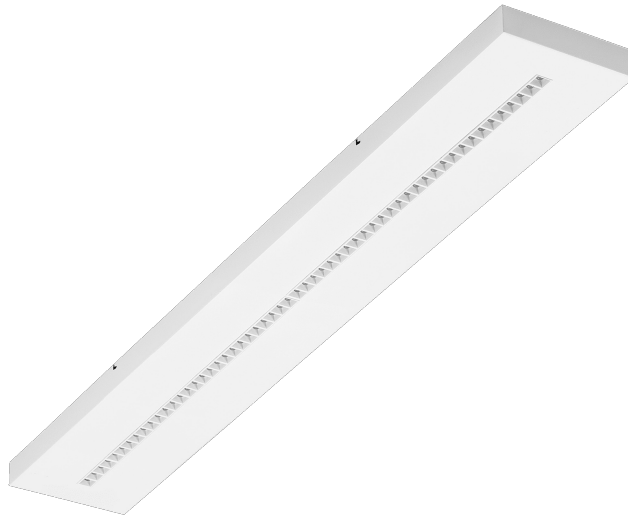

TERRA 3 LED N 1195X170MM X2 3000LM 840 WHITE MAT (20W)

DETAILED CARD

TECHNICAL PARAMETERS

Index:	428418
Rated power of the luminaire [W]*:	20
Luminous flux [lm]*:	3000
Colour temperature [K]:	4000
Color rendering index (Ra) >:	80
Material of the body:	powder coated steel
Colour of the body:	white mat
Dimensions (H/W/T/S) [mm]:	1195/170/37
Mounting version:	surface
Energy efficiency class:	C

CHARACTERISTICS

A luminaire equipped with energy-efficient LED modules characterised by high luminous flux. The low side profile provides an aesthetically pleasing, timeless appearance. Robust, compact construction. Made of powder-coated steel sheet. Patented high-performance HE reflector guarantees high efficiency while effectively eliminating glare.

APPLICATION

The versatile luminaire is designed for indoor use in offices or general utility rooms. Its high luminous parameters make it suitable as the main source of light and conducive to work requiring visual focus. The luminaire is suitable for both new applications and the replacement of traditional fluorescent lamps with energy-efficient LED solutions.