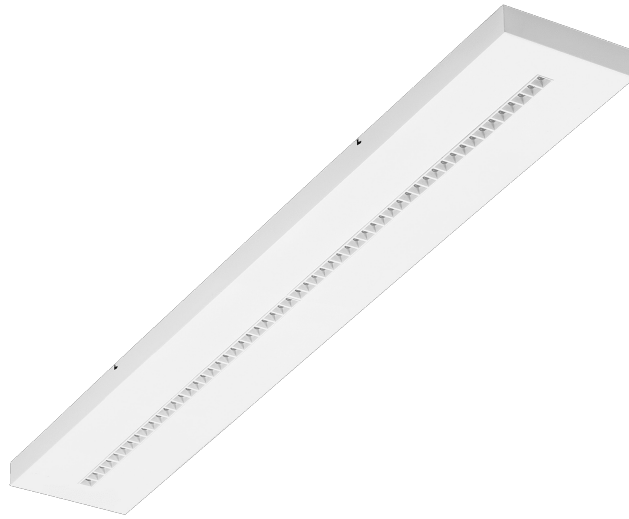

TERRA 3 LED N 1195X170MM X2 2200LM 840 WHITE MAT (14W)

DETAILED CARD

TECHNICAL PARAMETERS

Index:	428401
Rated power of the luminaire [W]*:	14
Luminous flux [lm]*:	2200
Colour temperature [K]:	4000
Color rendering index (Ra) >:	80
Material of the body:	powder coated steel
Colour of the body:	white mat
Dimensions (H/W/T/S) [mm]:	1195/170/37
Mounting version:	surface
Energy efficiency class:	C

CHARACTERISTICS

A luminaire equipped with energy-efficient LED modules characterised by high luminous flux. The low side profile provides an aesthetically pleasing, timeless appearance. Robust, compact construction. Made of powder-coated steel sheet. Patented high-performance HE reflector guarantees high efficiency while effectively eliminating glare.

APPLICATION

The versatile luminaire is designed for indoor use in offices or general utility rooms. Its high luminous parameters make it suitable as the main source of light and conducive to work requiring visual focus. The luminaire is suitable for both new applications and the replacement of traditional fluorescent lamps with energy-efficient LED solutions.