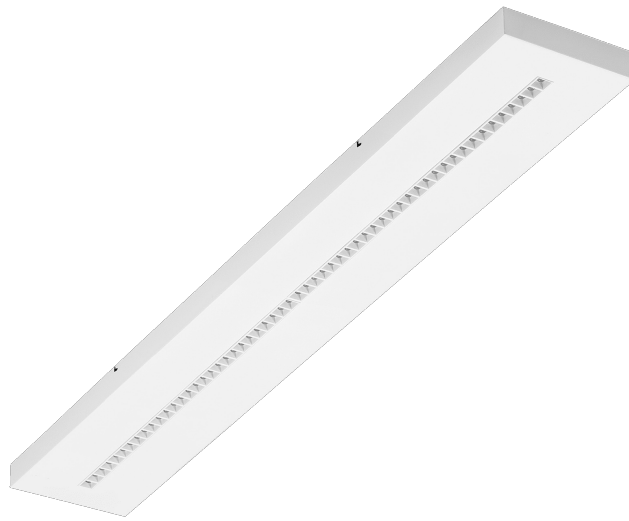

TERRA 3 LED N 1195X170MM X2 2100LM 830 WHITE MAT (14W)

DETAILED CARD

TECHNICAL PARAMETERS

Index:	428524
Rated power of the luminaire [W]*:	14
Luminous flux [lm]*:	2100
Colour temperature [K]:	3000
Color rendering index (Ra) >:	80
Material of the body:	powder coated steel
Colour of the body:	white mat
Dimensions (H/W/T/S) [mm]:	1195/170/37
Mounting version:	surface
Energy efficiency class:	D

CHARACTERISTICS

A luminaire equipped with energy-efficient LED modules characterised by high luminous flux. The low side profile provides an aesthetically pleasing, timeless appearance. Robust, compact construction. Made of powder-coated steel sheet. Patented high-performance HE reflector guarantees high efficiency while effectively eliminating glare.

APPLICATION

The versatile luminaire is designed for indoor use in offices or general utility rooms. Its high luminous parameters make it suitable as the main source of light and conducive to work requiring visual focus. The luminaire is suitable for both new applications and the replacement of traditional fluorescent lamps with energy-efficient LED solutions.