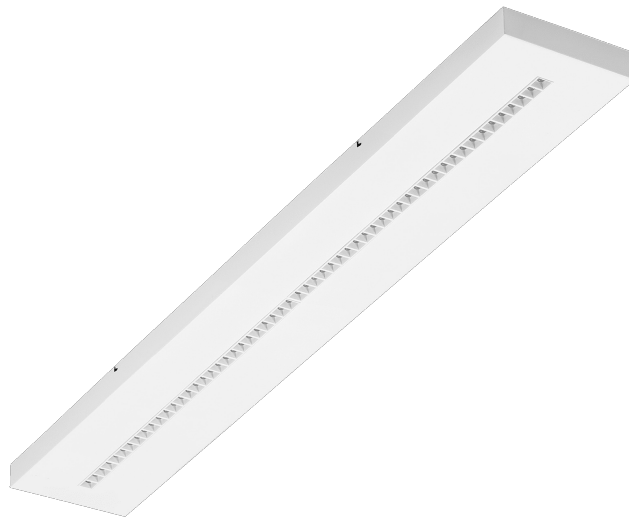

TERRA 3 LED N 1195X170MM X2 2100LM 830 WHITE MAT (14W)

DETAILED CARD

TECHNICAL PARAMETERS

Index:	428524
Rated power of the luminaire [W]*:	14
Luminous flux [lm]*:	2100
Colour temperature [K]:	3000
Color rendering index (Ra) >:	80
Material of the body:	powder coated steel
Colour of the body:	white mat
Dimensions (H/W/T/S) [mm]:	1195/170/37
Mounting version:	surface
Energy efficiency class:	D

CHARACTERISTICS

A luminaire equipped with energy-efficient LED modules characterised by high luminous flux. The low side profile provides an aesthetically pleasing, timeless appearance. Robust, compact construction. Made of powder-coated steel sheet. Patented high-performance HE reflector guarantees high efficiency while effectively eliminating glare.

APPLICATION

The versatile luminaire is designed for indoor use in offices or general utility rooms. Its high luminous parameters make it suitable as the main source of light and conducive to work requiring visual focus. The luminaire is suitable for both new applications and the replacement of traditional fluorescent lamps with energy-efficient LED solutions.