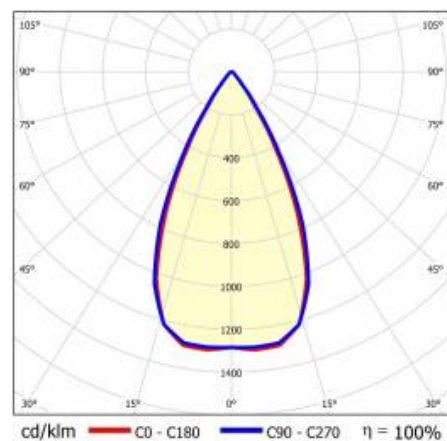

TERRA 3 LED N 1195X170MM X2 1800LM 830 BLACK MATT STRUCTURE (14W)

DETAILED CARD

TECHNICAL PARAMETERS TABLE

Index:	428807	Material of the body:	powder coated steel
EAN:	5905963428807	Colour of the body:	black mat
Light source:	LED	Dimensions (H/W/T/S) [mm]:	1195/170/37
Rated power of the luminaire [W]:	14	Mounting version:	surface
Luminous flux [lm]:	1800	Number on the palette [pcs]:	60
Luminous efficacy [lm/W]:	129	Net weight [kg]:	1.600
Ingress protection:	IP20	Category type:	troffers
Energy efficiency class:	E	Version:	2x1
Electrical protection class:	II	Mounting dimensions [mm]:	600
Colour temperature [K]:	3000	Light distribution type:	symmetric
Colour rendering index:	80	LED lifespan L70B50 [h]:	150000
Beam angle [°]:	60	LED lifespan L80B20 [h]:	100000
Diffuser material:	PC	LED lifespan L90B10 [h]:	50000
Diffuser type:	matrix led	Warranty [years]:	5
Diffuser colour:	transparent	CE certificate:	61/2025
Optics material:	PC	Manual:	Download PDF
Optics:	lens	Plik LDT:	Download

LIGHT CURVES