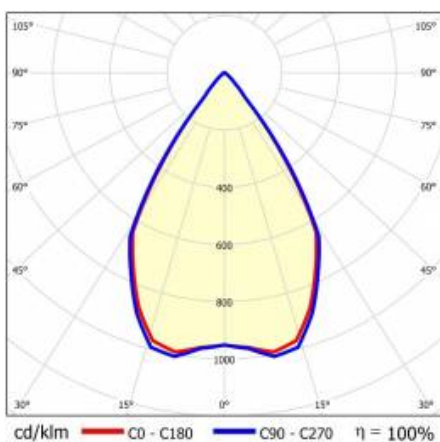

TIUNNE PLUS 90 1300LM 830 DALI 60D WHITE IP65/IP20 REFLECTOR GS 16W

DETAILED CARD

TECHNICAL PARAMETERS TABLE

Rated power of the luminaire [W]:	16	Ring colour:	white
Index:	429248	Material of the body:	aluminium
Colour temperature [K]:	3000	Dimensions (H/W/T/S) [mm]:	ø96/73
EAN:	5905963429248	Colour of the body:	white
Luminous flux [lm]:	1300	Ring material:	aluminium
Light source:	COB	Mounting dimensions [mm]:	88
Remarks:	GS - glossy silver	Ingress protection:	IP65/IP20
Luminous efficacy [lm/W]:	82	DIMM DALI:	yes
Energy efficiency class:	F	Mounting version:	recessed
Colour rendering index:	>80	Working temperature [°C]:	35
Electrical protection class:	II	Net weight [kg]:	0.250
Beam angle [°]:	60	Category type:	downlights
Optics:	reflector GS	Warranty [years]:	5
Diffuser material:	PC	CE certificate:	469/2023
Diffuser type:	transparent	Manual:	Download PDF
Optics material:	aluminium		

LIGHT CURVES