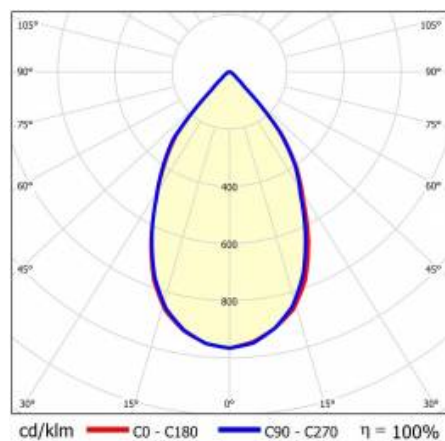

TIUNNE PLUS 160 3000LM 830 DALI 60D BLACK IP65/IP20 REFLECTOR B 31W

DETAILED CARD

TECHNICAL PARAMETERS TABLE

Rated power of the luminaire [W]:	31	Material of the body:	aluminium
Index:	431340	Dimensions (H/W/T/S) [mm]:	ø170/98
Colour temperature [K]:	3000	Colour of the body:	white
EAN:	5905963431340	Ring material:	aluminium
Luminous flux [lm]:	3000	Mounting dimensions [mm]:	88
Light source:	COB	Ingress protection:	IP65/IP20
Remarks:	B- black matt	DIMM DALI:	yes
Luminous efficacy [lm/W]:	97	Mounting version:	recessed
Energy efficiency class:	E	Working temperature [°C]:	35
Colour rendering index:	>80	Net weight [kg]:	0.250
Electrical protection class:	II	Category type:	downlights
Beam angle [°]:	60	Light colour:	3000
Optics:	reflector B	Warranty [years]:	5
Diffuser material:	PC	CE certificate:	469/2023
Diffuser type:	transparent	Manual:	Download PDF
Optics material:	aluminium		
Ring colour:	black		

LIGHT CURVES