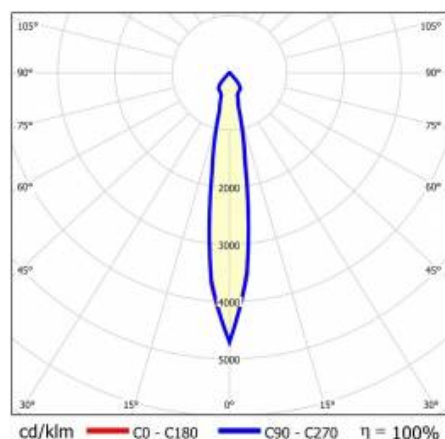

TIUNNE PLUS 160 2330LM 940 DALI 20D WHITE IP65/IP20 REFLECTOR S 31W

DETAILED CARD

TECHNICAL PARAMETERS TABLE

Index:	417788	Optics:	reflector S
EAN:	5905963417788	Material of the body:	aluminium
Light source:	COB	Colour of the body:	white
Rated power of the luminaire [W]:	31	Ring material:	aluminium
Luminous flux [lm]:	2330	Ring colour:	white
Remarks:	S- silver matt	Dimensions (H/W/T/S) [mm]:	ø170/98
Luminous efficacy [lm/W]:	76	Mounting dimensions [mm]:	160
Energy efficiency class:	F	Ingress protection:	IP65
Electrical protection class:	II	Mounting version:	recessed
Colour temperature [K]:	4000	DIMM DALI:	yes
Colour rendering index:	>90	Net weight [kg]:	0.550
Beam angle [°]:	15	Category type:	downlights
Diffuser material:	PC	Warranty [years]:	5
Diffuser type:	transparent	CE certificate:	469/2023
Optics material:	aluminium	Manual:	Download PDF

LIGHT CURVES

Card creation date: 23 October 2024

The company reserves the right to make design changes or upgrades in the presented product. Product data sheet does not constitute an offer. * Parameter tolerance is +/- 10%

This product is a subject to electric and electronic waste equipment regulations (WEEE).

Certificate CE - Nr: 469/2023

Lena Lighting S.A.
ul. Kórnicka 52, 63-000 Środa Wielkopolska
tel. +48 61 28 60 333 (Pn-Pt, 8-16), e-mail: hello@lenalighting.pl, www.lenalighting.pl