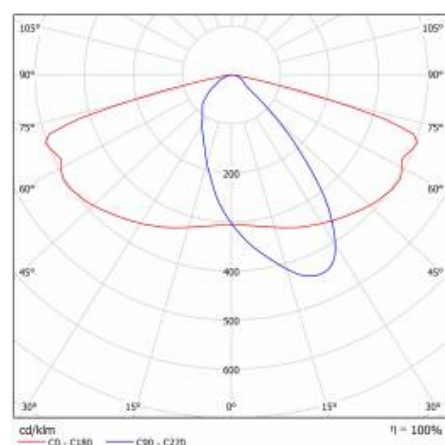

ASTRA LED ALU 9100LM 840 AR3 IP66 I CL. WIRE 0,7M WTYK/GN SP10KV (69W)

DETAILED CARD

TECHNICAL PARAMETERS TABLE

Index:	580581	Material of the body:	powder coated aluminium
Rated power of the luminaire [W]:	69	Colour of the body:	grey
EAN:	5905963580581	Mounting dimensions [mm]:	ø60
Luminous flux [lm]:	9100	Impact resistance:	IK08
ETIM class:	EC000062	Ingress protection:	IP66
Category type:	street lighting	Mounting version:	Top, on pole / Side, on boom
Light source:	LED module	Tilt angle adjustment [°]:	-5 to +15 (peak); -15 to +5 (side)
Colour temperature [K]:	4000	Lateral surface (SCx) [m2]:	0.018
Supply voltage [V]:	220 - 240	Working temperature [°C]:	from -20 to +35
Electrical protection class:	I	LED lifespan L90B10 [h]:	34000
Frequency [Hz]:	50 - 60	Wire type:	H07RN-F
Optics:	AR3	ULOR:	0%
Luminous efficacy [lm/W]:	132	LED lifespan L70B50 [h]:	120000
Energy efficiency class:	D	LED lifespan L80B20 [h]:	75000
Colour rendering index:	> 80	Control:	ON/OFF
SDCM:	≤ 5	Cable length [m]:	0.70
Power factor:	0.98	Net weight [kg]:	2.950
Surge protection [kV]:	10	Warranty [years]:	5
Diffuser type:	matrix led	CE certificate:	467/2023
Optics material:	PC	ENEC Certificate:	0323/ENEC/23
Dimensions (H/W/T/S) [mm]:	640/233/113	Manual:	Download PDF

LIGHT CURVES