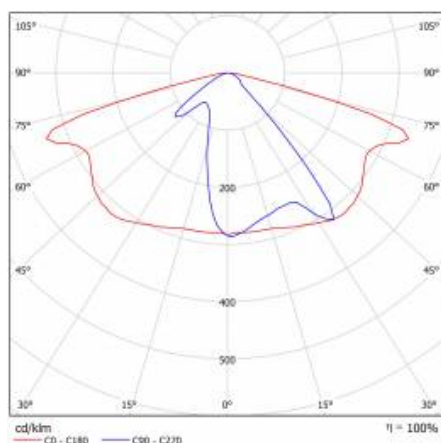

ASTRA LED ALU 8650LM 830 AR1 IP66 I CL. WIRE 0,7M WTYK/GN SP10KV (69W)

DETAILED CARD

TECHNICAL PARAMETERS TABLE

Index:	580277	Material of the body:	powder coated aluminium
Rated power of the luminaire [W]:	69	Colour of the body:	grey
EAN:	5905963580277	Mounting dimensions [mm]:	ø60
Luminous flux [lm]:	8650	Impact resistance:	IK08
ETIM class:	EC000062	Ingress protection:	IP66
Category type:	street lighting	Mounting version:	Top, on pole / Side, on boom
Light source:	LED module	Tilt angle adjustment [°]:	-5 to +15 (peak); -15 to +5 (side)
Colour temperature [K]:	3000	Lateral surface (SCx) [m2]:	0.018
Supply voltage [V]:	220 - 240	Working temperature [°C]:	from -20 to +35
Electrical protection class:	I	LED lifespan L90B10 [h]:	34000
Frequency [Hz]:	50 - 60	Wire type:	H07RN-F
Optics:	AR1	ULOR:	0%
Luminous efficacy [lm/W]:	125	LED lifespan L70B50 [h]:	120000
Energy efficiency class:	D	LED lifespan L80B20 [h]:	75000
Colour rendering index:	> 80	Control:	ON/OFF
SDCM:	≤ 5	Cable length [m]:	0.70
Power factor:	0.98	Net weight [kg]:	2.950
Surge protection [kV]:	10	Warranty [years]:	5
Diffuser type:	matrix led	CE certificate:	467/2023
Optics material:	PC	ENEC Certificate:	0323/ENEC/23
Dimensions (H/W/T/S) [mm]:	640/233/113	Manual:	Download PDF

LIGHT CURVES