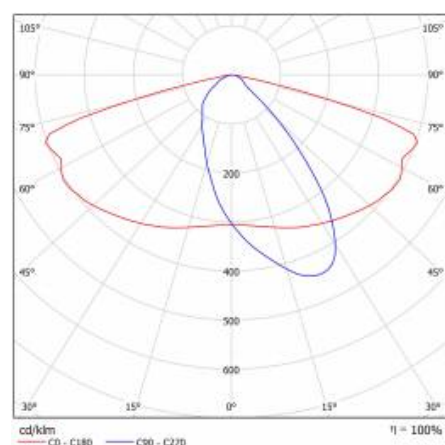

ASTRA LED ALU 7300LM 857 AR3 IP66 I CL. WIRE 0,7M WTYK/GN SP10KV (53W)

DETAILED CARD

TECHNICAL PARAMETERS TABLE

Index:	580536	Material of the body:	powder coated aluminium
Rated power of the luminaire [W]:	53	Colour of the body:	grey
EAN:	5905963580536	Mounting dimensions [mm]:	ø60
Luminous flux [lm]:	7300	Impact resistance:	IK08
ETIM class:	EC000062	Ingress protection:	IP66
Category type:	street lighting	Mounting version:	Top, on pole / Side, on boom
Light source:	LED module	Tilt angle adjustment [°]:	-5 to +15 (peak); -15 to +5 (side)
Colour temperature [K]:	5700	Lateral surface (SCx) [m2]:	0.018
Supply voltage [V]:	220 - 240	Working temperature [°C]:	from -20 to +35
Electrical protection class:	I	LED lifespan L90B10 [h]:	34000
Frequency [Hz]:	50 - 60	Wire type:	H07RN-F
Optics:	AR3	ULOR:	0%
Luminous efficacy [lm/W]:	138	LED lifespan L70B50 [h]:	120000
Energy efficiency class:	C	LED lifespan L80B20 [h]:	75000
Colour rendering index:	> 80	Control:	ON/OFF
SDCM:	≤ 5	Cable length [m]:	0.70
Power factor:	0.97	Net weight [kg]:	2.950
Surge protection [kV]:	10	Warranty [years]:	5
Diffuser type:	matrix led	CE certificate:	467/2023
Optics material:	PC	ENEC Certificate:	0323/ENEC/23
Dimensions (H/W/T/S) [mm]:	640/233/113	Manual:	Download PDF

LIGHT CURVES