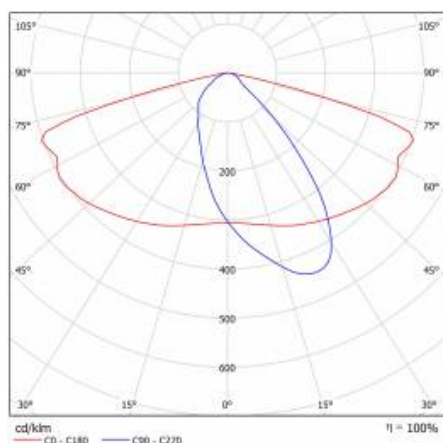

ASTRA LED ALU 7300LM 857 AR3 IP66 I CL. WIRE 0,7M WTYK/GN SP10KV (53W)

DETAILED CARD

TECHNICAL PARAMETERS TABLE

Index:	580536	Dimensions (H/W/T/S) [mm]:	640/233/113
EAN:	5905963580536	Mounting dimensions [mm]:	ø60
ETIM class:	EC000062	Impact resistance:	IK08
Category type:	street lighting	Ingress protection:	IP66
Light source:	LED module	Mounting version:	Top, on pole / Side, on boom
Rated power of the luminaire [W]:	53	Tilt angle adjustment [°]:	-5 to +15 (peak); -15 to +5 (side)
Supply voltage [V]:	220 - 240	Lateral surface (SCx) [m2]:	0.018
Frequency [Hz]:	50 - 60	Working temperature [°C]:	from -20 to +35
Luminous flux [lm]:	7300	LED lifespan L90B10 [h]:	34000
Luminous efficacy [lm/W]:	138	Wire type:	H07RN-F
Energy efficiency class:	C	ULOR:	0%
Electrical protection class:	I	LED lifespan L70B50 [h]:	120000
Colour temperature [K]:	5700	LED lifespan L80B10 [h]:	75000
Color rendering index (Ra) >:	80	Control:	ON/OFF
SDCM:	5	Cable length [m]:	0.70
Power factor:	0.97	Net weight [kg]:	2.950
Surge protection [kV]:	10	Warranty [years]:	5
Diffuser type:	matrix led	CE certificate:	467/2023
Optics material:	PC	ENEC Certificate:	0323/ENEC/23
Optics:	AR3	Manual:	Download PDF
Material of the body:	powder coated aluminium	Environmental Product Declaration (EPD):	816/2025
Colour of the body:	grey	Category of application:	Street lighting

LIGHT CURVES