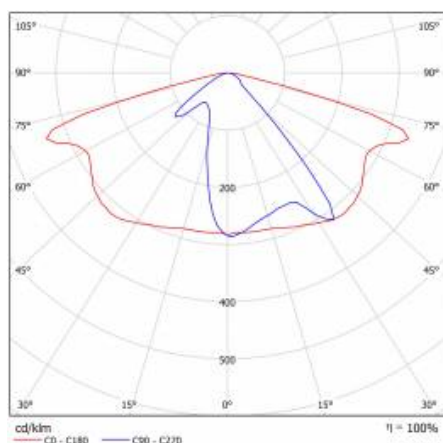

ASTRA LED ALU 7300LM 857 AR1 IP66 I CL. WIRE 0,7M WTYK/GN SP10KV (53W)

DETAILED CARD

TECHNICAL PARAMETERS TABLE

Index:	580239	Dimensions (H/W/T/S) [mm]:	640/233/113
EAN:	5905963580239	Mounting dimensions [mm]:	ø60
ETIM class:	EC000062	Impact resistance:	IK08
Category type:	street lighting	Ingress protection:	IP66
Light source:	LED module	Mounting version:	Top, on pole / Side, on boom
Rated power of the luminaire [W]:	53	Tilt angle adjustment [°]:	-5 to +15 (peak); -15 to +5 (side)
Supply voltage [V]:	220 - 240	Lateral surface (SCx) [m2]:	0.018
Frequency [Hz]:	50 - 60	Working temperature [°C]:	from -20 to +35
Luminous flux [lm]:	7300	LED lifespan L90B10 [h]:	34000
Luminous efficacy [lm/W]:	138	Wire type:	H07RN-F
Energy efficiency class:	C	ULOR:	0%
Electrical protection class:	I	LED lifespan L70B50 [h]:	120000
Colour temperature [K]:	5700	LED lifespan L80B10 [h]:	75000
Color rendering index (Ra) >:	80	Control:	ON/OFF
SDCM:	5	Cable length [m]:	0.70
Power factor:	0.97	Net weight [kg]:	2.950
Surge protection [kV]:	10	Warranty [years]:	5
Diffuser type:	matrix led	CE certificate:	467/2023
Optics material:	PC	ENEC Certificate:	0323/ENEC/23
Optics:	AR1	Manual:	Download PDF
Material of the body:	powder coated aluminium	Environmental Product Declaration (EPD):	816/2025
Colour of the body:	grey	Category of application:	Street lighting

LIGHT CURVES