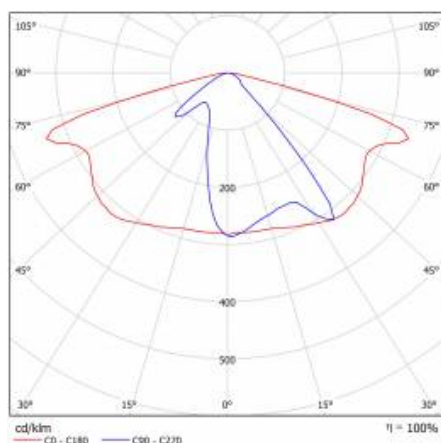

ASTRA LED ALU 7300LM 857 AR1 IP66 I CL. WIRE 0,7M WTYK/GN SP10KV (53W)

DETAILED CARD

TECHNICAL PARAMETERS TABLE

Index:	580239	Material of the body:	powder coated aluminium
Rated power of the luminaire [W]:	53	Colour of the body:	grey
EAN:	5905963580239	Mounting dimensions [mm]:	ø60
Luminous flux [lm]:	7300	Impact resistance:	IK08
ETIM class:	EC000062	Ingress protection:	IP66
Category type:	street lighting	Mounting version:	Top, on pole / Side, on boom
Light source:	LED module	Tilt angle adjustment [°]:	-5 to +15 (peak); -15 to +5 (side)
Colour temperature [K]:	5700	Lateral surface (SCx) [m2]:	0.018
Supply voltage [V]:	220 - 240	Working temperature [°C]:	from -20 to +35
Electrical protection class:	I	LED lifespan L90B10 [h]:	34000
Frequency [Hz]:	50 - 60	Wire type:	H07RN-F
Optics:	AR1	ULOR:	0%
Luminous efficacy [lm/W]:	138	LED lifespan L70B50 [h]:	120000
Energy efficiency class:	C	LED lifespan L80B20 [h]:	75000
Colour rendering index:	> 80	Control:	ON/OFF
SDCM:	≤ 5	Cable length [m]:	0.70
Power factor:	0.97	Net weight [kg]:	2.950
Surge protection [kV]:	10	Warranty [years]:	5
Diffuser type:	matrix led	CE certificate:	467/2023
Optics material:	PC	ENEC Certificate:	0323/ENEC/23
Dimensions (H/W/T/S) [mm]:	640/233/113	Manual:	Download PDF

LIGHT CURVES