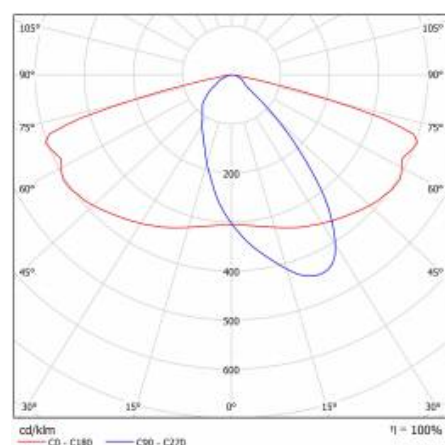

ASTRA LED ALU 7300LM 840 AR3 IP66 I CL. WIRE 0,7M WTYK/GN SP10KV (53W)

DETAILED CARD

TECHNICAL PARAMETERS TABLE

Index:	580529	Material of the body:	powder coated aluminium
Rated power of the luminaire [W]:	53	Colour of the body:	grey
EAN:	5905963580529	Mounting dimensions [mm]:	ø60
Luminous flux [lm]:	7300	Impact resistance:	IK08
ETIM class:	EC000062	Ingress protection:	IP66
Category type:	street lighting	Mounting version:	Top, on pole / Side, on boom
Light source:	LED module	Tilt angle adjustment [°]:	-5 to +15 (peak); -15 to +5 (side)
Colour temperature [K]:	4000	Lateral surface (SCx) [m2]:	0.018
Supply voltage [V]:	220 - 240	Working temperature [°C]:	from -20 to +35
Electrical protection class:	I	LED lifespan L90B10 [h]:	34000
Frequency [Hz]:	50 - 60	Wire type:	H07RN-F
Optics:	AR3	ULOR:	0%
Luminous efficacy [lm/W]:	138	LED lifespan L70B50 [h]:	120000
Energy efficiency class:	C	LED lifespan L80B20 [h]:	75000
Colour rendering index:	> 80	Control:	ON/OFF
SDCM:	≤ 5	Cable length [m]:	0.70
Power factor:	0.97	Net weight [kg]:	2.950
Surge protection [kV]:	10	Warranty [years]:	5
Diffuser type:	matrix led	CE certificate:	467/2023
Optics material:	PC	ENEC Certificate:	0323/ENEC/23
Dimensions (H/W/T/S) [mm]:	640/233/113	Manual:	Download PDF

LIGHT CURVES