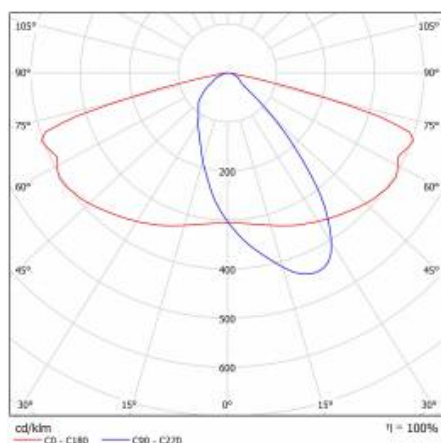

ASTRA LED ALU 7300LM 840 AR3 IP66 I CL. WIRE 0,7M WTYK/GN SP10KV (53W)

DETAILED CARD

TECHNICAL PARAMETERS TABLE

Index:	580529	Material of the body:	powder coated aluminium
Rated power of the luminaire [W]:	53	Colour of the body:	grey
EAN:	5905963580529	Mounting dimensions [mm]:	ø60
Luminous flux [lm]:	7300	Impact resistance:	IK08
ETIM class:	EC000062	Ingress protection:	IP66
Category type:	street lighting	Mounting version:	Top, on pole / Side, on boom
Light source:	LED module	Tilt angle adjustment [°]:	-5 to +15 (peak); -15 to +5 (side)
Colour temperature [K]:	4000	Lateral surface (SCx) [m2]:	0.018
Supply voltage [V]:	220 - 240	Working temperature [°C]:	from -20 to +35
Electrical protection class:	I	LED lifespan L90B10 [h]:	34000
Frequency [Hz]:	50 - 60	Wire type:	H07RN-F
Optics:	AR3	ULOR:	0%
Luminous efficacy [lm/W]:	138	LED lifespan L70B50 [h]:	120000
Energy efficiency class:	C	LED lifespan L80B20 [h]:	75000
Colour rendering index:	> 80	Control:	ON/OFF
SDCM:	≤ 5	Cable length [m]:	0.70
Power factor:	0.97	Net weight [kg]:	2.950
Surge protection [kV]:	10	Warranty [years]:	5
Diffuser type:	matrix led	CE certificate:	467/2023
Optics material:	PC	ENEC Certificate:	0323/ENEC/23
Dimensions (H/W/T/S) [mm]:	640/233/113	Manual:	Download PDF

LIGHT CURVES